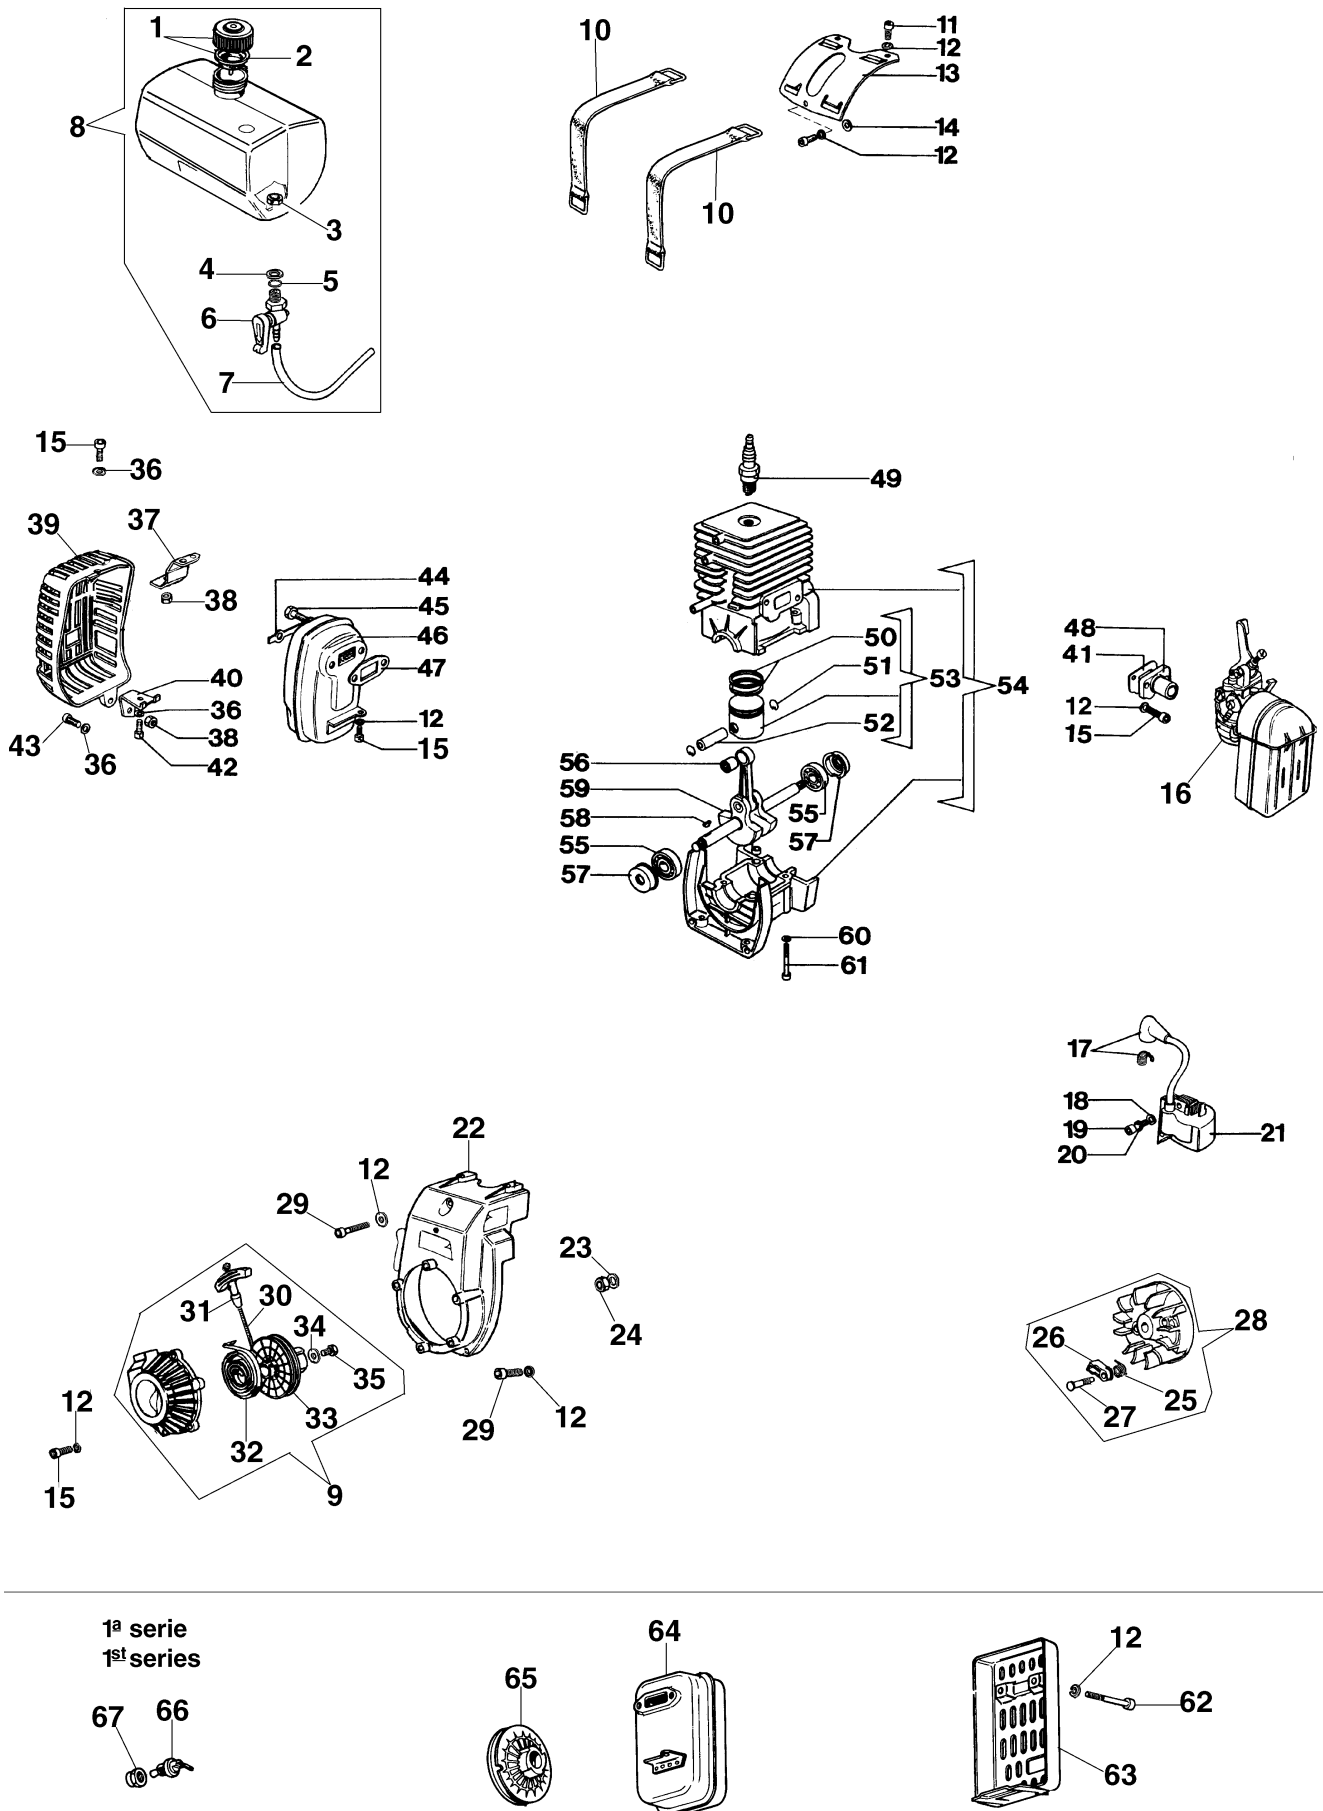

Ref.Nu	Qty	Part number	Description	Validity from	Validity till	Notes	Bulletin
1	1	30000022R	Tank cap				
2	1	30000025	Gasket				
3	1	3912011R	Nut				
4	1	3055098	Ring				
5	1	3049006R	O-ring				
6	1	30000029AR	Cock				
7	1	30000026	Tube				
8	1	30000020R	Fuel tank				
9	1	4221072R	Starter assy				
10	2	4098179	Elastic				
11	2	3801008R	Screw				
12	15	3819006R	Washer				
13	1	30000013	Support				
14	1	4138302	Washer				
15	4	3801010R	Screw				
16	1	340000079A	Carburetor SHA14/9L				
17	1	4098064R	Spark plug cap				
18	2	3916004R	Washer				
19	2	3801007	Screw				
20	2	3819005R	Washer				
21	1	4138722R	Ignition coil				
22	1	4174317R	Starter case				
23	1	3916008R	Washer				
24	1	3912009	Nut				
25	2	301000193A	Spring				
26	2	30000038R	Pawl				
27	2	004000436R	Pin				
28	1	4138446AR	Flywheel				
29	1	3801015R	Screw				
30	1	4098073R	Starter rope				
31	1	4191020A	Starter handle				
32	1	004000132R	Spring				
33	1	4138438BR	Pulley				
34	1	3918006	Washer				
35	1	3960111	Screw				
36	5	3916005R	Washer				
37	1	4098491	Support				
38	5	3914003R	Nut				
39	1	4098465A	Muffler cover				
40	1	4151097	Support				
41	1	30000036	Gasket				
42	1	4175080R	Screw				
43	1	3801009	Screw				
44	1	4095211R	Plate				
45	2	3806044	Screw				
46	1	4098034DR	Muffler				
47	1	4095036R	Gasket				
48	1	30000034	Manifold				
49	1	3055101	Spark plug				
50	2	61050046R	Piston ring				
51	2	004900061R	Ring				
52	1	4179036R	Piston pin				
53	1	4100330A	Piston assy Ø36				
54	1	4221044A	Crankcase				
55	2	094000006R	Bearing				
56	1	3037005	Bearing				
57	2	3050009	Seal ring				
58	1	4098232R	Key				
59	1	300000282R	Crankshaft				
60	4	3833073R	Washer				
61	4	3801030R	Screw				
62	1	340000190R	Short block				

1ª serie
1st series