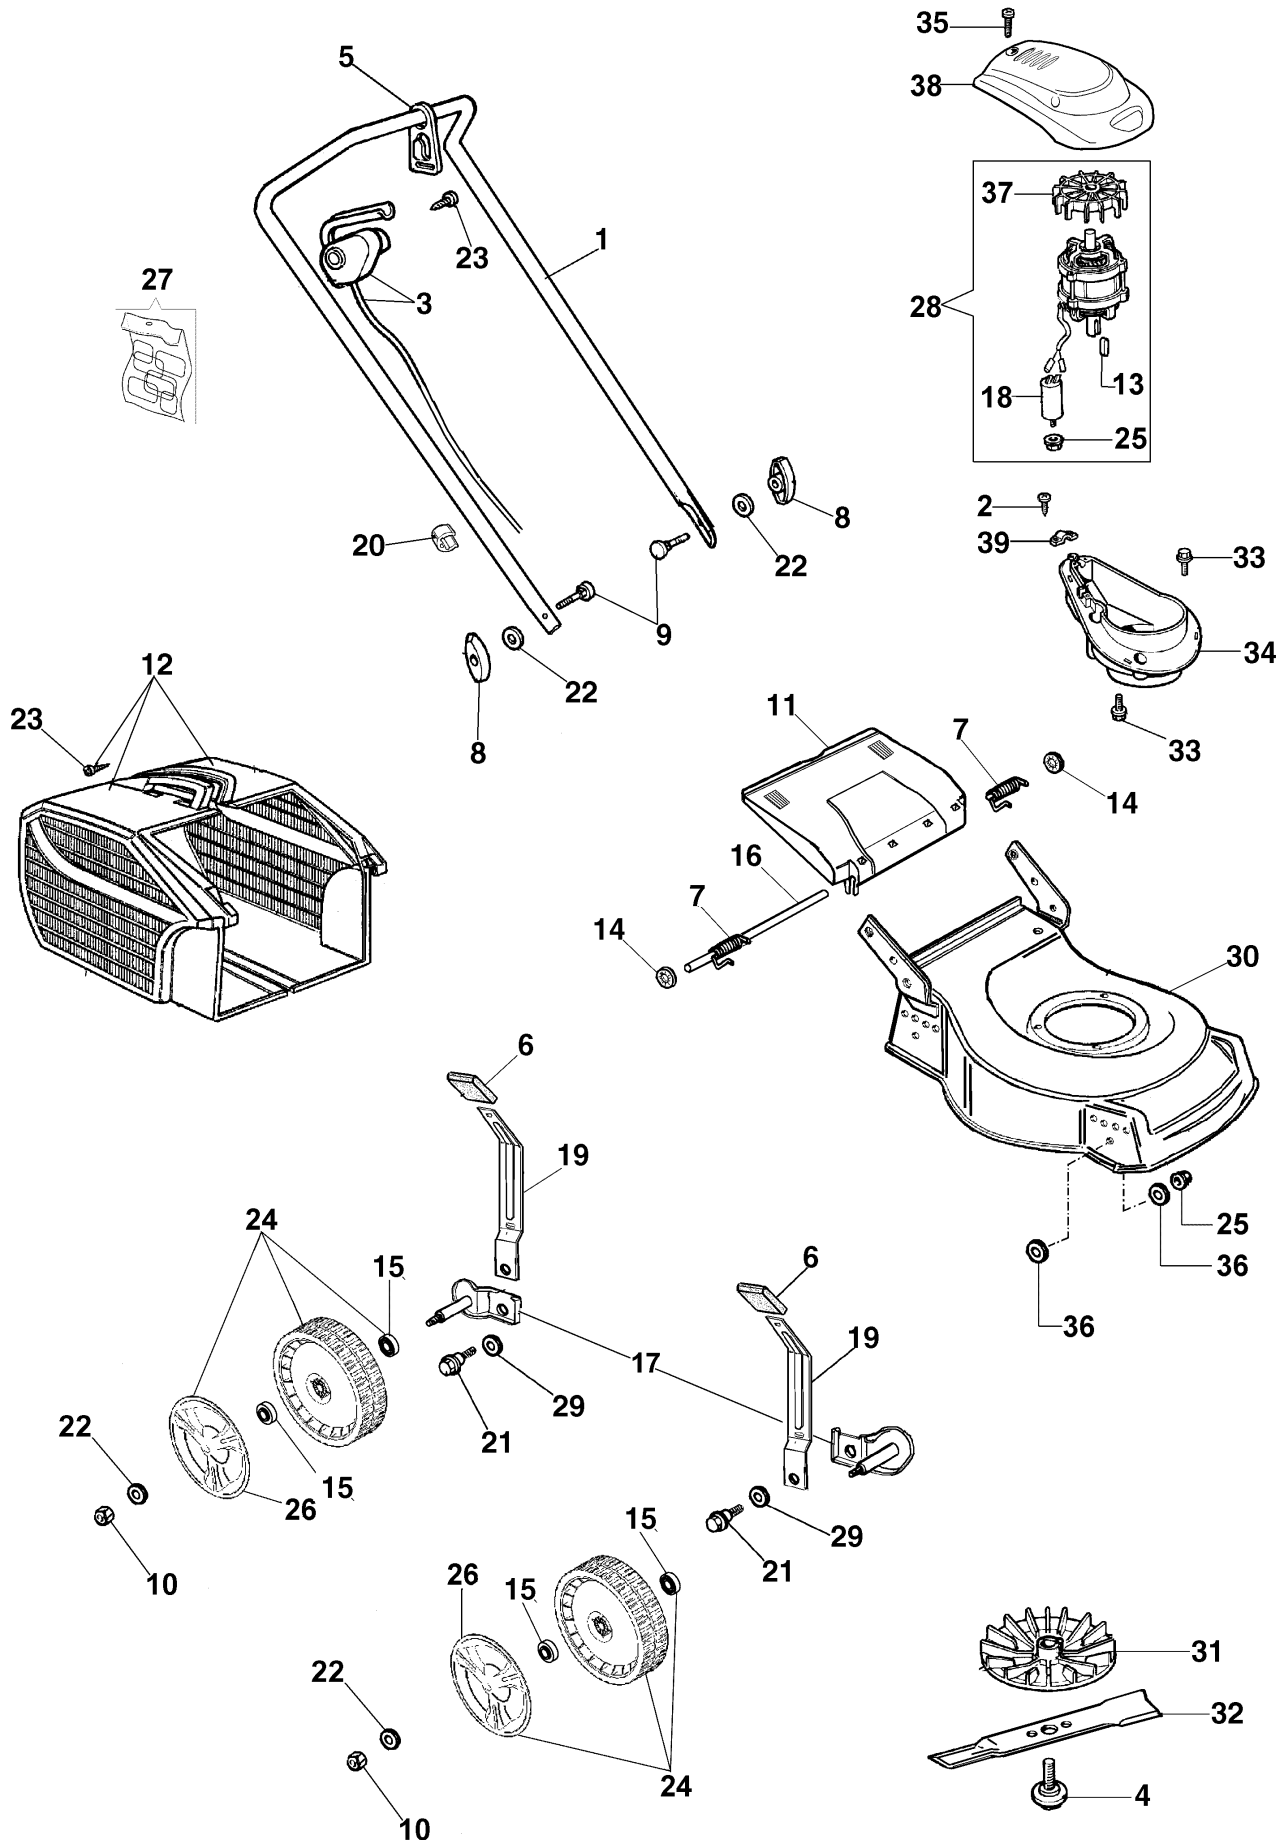

Ref.Nu	Qty	Part number	Description	Validity from	Validity till	Notes	Bulletin
1	1	66020055R	Handlebar				
2	2	3960017AR	Screw				
3	1	66132001R	Switch				
4	1	66020010BR	Screw				
5	1	3044025R	Clamp				
6	4	66070021R	Handle				
7	1	66110610	Kit spring				
8	2	4119013AR	Tightening handle				
9	2	3910015R	Screw				
10	4	3914010R	Nut				
11	1	66110014R	Shutter				
12	1	66112001R	Complete grassbag				
13	1	66020024R	Key				
14	2	3045034R	Retainer washer				
15	8	66070497R	Bearing				BT5-035-01/07
16	1	66110026R	Deflector axle				
17	2	66070301A	Support set				BT5-057-11/09
18	1	66120051R	Condenser				
19	4	66070031R	Lever				
20	1	66060231	Band				
21	4	66070030A	Pin				
22	6	3916008R	Washer				
23	5	3960013R	Screw				
24	4	66110281	Wheel kit				BT5-035-01/07
25	7	3933032R	Nut				
26	4	66100126	Wheel cover				BT5-035-01/07
27	1	66040006R	Condenser				BT5-035-01/07
28	1	66130014R	Electric motor				
29	4	3027001R	Washer				
30	1	66110010R	Deck				
31	1	66020025AR	Fan				
32	1	66130045R	Blade				
33	7	3933034R	Screw				
34	1	66020005AR	Engine support				
35	3	3960016R	Screw				
36	-	-	Not available for this product				
37	1	3914010R	Nut				
38	1	66120011	Guard				
39	1	012000033R	Plate				
41	1	66120022R	Fan				BT5-035-01/07
42	8	66030012R	Washer				
43	1	66070380	Labels kit				