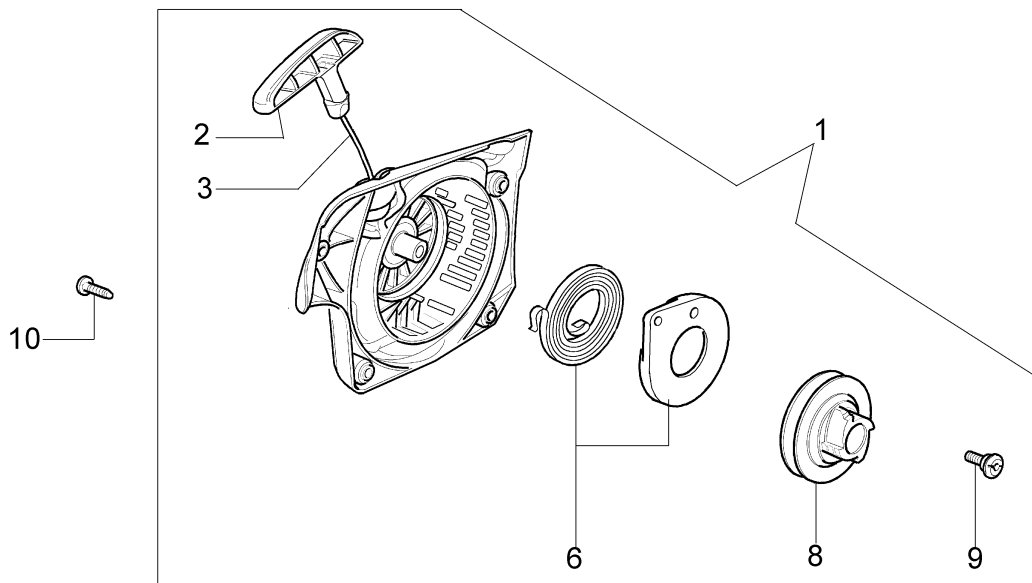

Ref.Nu	Qty	Part number	Description	Validity from	Validity till	Notes	Bulletin
1	1	50170010R	Manifold				
2	1	094600103	Band				
3	1	3055101	Spark plug				
4	1	50170031R	Gasket				
5	1	50170027R	Muffler				
6	3	3860117R	Screw				
7	2	4196166R	Piston ring				BT4-152-05/12
8	1	50110047R	Piston pin				BT4-152-05/12
9	2	004900061R	Ring				BT4-152-05/12
10	1	50110066A	Piston assy	SN 0851075308			BT4-152-05/12
11	1	50182005A	Complete cylinder	SN 0851075308			BT4-152-05/12
12	2	50110043AR	Spacer				
13	1	50110044R	Bearing				
14	1	3050022AR	Seal ring				
15	1	094000006R	Bearing				
16	1	3050024AR	Seal ring				
17	1	50050016AR	Cover				
18	4	3801047	Screw				
19	1	50110045R	Crankshaft				

Ref.Nu	Qty	Part number	Description	Validity from	Validity till	Notes	Bulletin
1	1	50170128R	Chain cover assy		SN 0855382895		BT4-158-04/16
2	1	50170040R	Guard				
3	1	095000219AR	Spring				
4	1	50010088AR	Spring				
5	2	3960070AR	Screw				
6	1	50050125R	Plate				
7	1	50050039R	Brake band				
8	1	097000146	Lever				
9	1	50050064R	Pin				
10	1	004000352R	Washer				
11	2	50010148R	Nut				
12	1	094500029	Spring				
13	1	094000129AR	Clutch				
14	1	50050136A	Chain sprocket 3/8				
15	1	004400285	Washer				
16	1	50050025R	Worm gear 3/8				
17	1	50030372	Roller cage				
18	1	63090054R	Bar 12" - 30 cm				
18	1	50030232R	Bar 12" - 30 cm				
19	1	30629013	Chain .3/8" x .050" (1,3mm)				
19	1	30629015	Chain .3/8" x .050" (1,3mm)				
20	1	50162017A	Chain tensioner kit	SN 0855382896			BT4-158-04/16
21	1	50170044R	Cover	SN 0855382896			BT4-158-04/16
22	1	50170039R	Chain cover assy	SN 0855382896			BT4-158-04/16