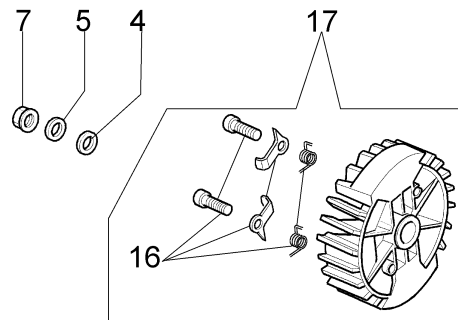

Ref.Nu	Qty	Part number	Description	Validity from	Validity till	Notes	Bulletin
1	1	50170010R	Manifold				
2	1	094600103	Band				
3	1	3055101	Spark plug				
4	1	50170031R	Gasket				
5	1	50170027R	Muffler				
6	3	3860117R	Screw				
7	2	4196166R	Piston ring				BT4-152-05/12
8	1	50110047R	Piston pin				BT4-152-05/12
9	2	004900061R	Ring				BT4-152-05/12
10	1	50110066A	Piston assy	SN 0851075308			BT4-152-05/12
11	1	50182005A	Complete cylinder	SN 0851075308			BT4-152-05/12
12	2	50110043AR	Spacer				
13	1	50110044R	Bearing				
14	1	3050022AR	Seal ring				
15	1	094000006R	Bearing				
16	1	3050024AR	Seal ring				
17	1	50050016AR	Cover				
18	4	3801047	Screw				
19	1	50110045R	Crankshaft				

Ref.Nu	Qty	Part number	Description	Validity from	Validity till	Notes	Bulletin
1	1	50170128R	Chain cover assy		SN 0855382895		BT4-158-04/16
2	1	50170040R	Guard				
3	1	095000219AR	Spring				
4	1	50010088AR	Spring				
5	2	3960070AR	Screw				
6	1	50050125R	Plate				
7	1	50050039R	Brake band				
8	1	097000146	Lever				
9	1	50050064R	Pin				
10	1	004000352R	Washer				
11	2	50010148R	Nut				
12	1	094500029	Spring				
13	1	094000129AR	Clutch				
14	1	50050136A	Chain sprocket 3/8				
15	1	004400285	Washer				
16	1	50050025R	Worm gear 3/8				
17	1	50030372	Roller cage				
18	1	63090054R	Bar 12" - 30 cm				
18	1	50030232R	Bar 12" - 30 cm				
19	1	30629013	Chain .3/8" x .050" (1,3mm)				
19	1	30629015	Chain .3/8" x .050" (1,3mm)				
20	1	50162017A	Chain tensioner kit	SN 0855382896			BT4-158-04/16
21	1	50170044R	Cover	SN 0855382896			BT4-158-04/16
22	1	50170039R	Chain cover assy	SN 0855382896			BT4-158-04/16