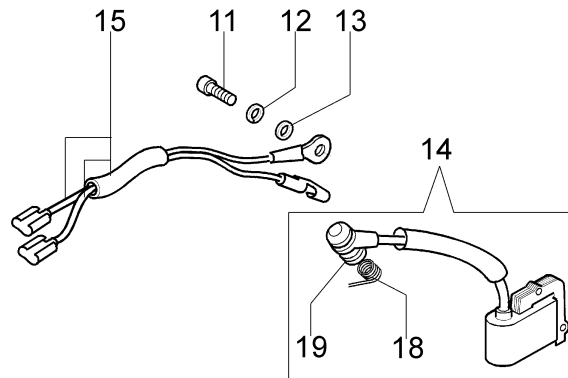

Ref.Nu	Qty	Part number	Description	Validity from	Validity till	Notes	Bulletin
1	1	50170010R	Manifold				
2	1	094600103	Band				
3	1	3055101	Spark plug				
4	1	50170031R	Gasket				
5	1	50170027R	Muffler				
6	3	3860117R	Screw				
7	2	4196166R	Piston ring				BT4-152-05/12
8	1	50110047R	Piston pin				BT4-152-05/12
9	2	004900061R	Ring				BT4-152-05/12
10	1	50110066A	Piston assy	SN 0851075308			BT4-152-05/12
11	1	50182005A	Complete cylinder	SN 0851075308			BT4-152-05/12
12	2	50110043AR	Spacer				
13	1	50110044R	Bearing				
14	1	3050022AR	Seal ring				
15	1	094000006R	Bearing				
16	1	3050024AR	Seal ring				
17	1	50050016AR	Cover				
18	4	3801047	Screw				
19	1	50110045R	Crankshaft				

Ref.Nu	Qty	Part number	Description	Validity from	Validity till	Notes	Bulletin
1	1	50170128R	Chain cover assy		SN 0855382895		BT4-158-04/16
2	1	50170040R	Guard				
3	1	095000219AR	Spring				
4	1	50010088AR	Spring				
5	2	3960070AR	Screw				
6	1	50050125R	Plate				
7	1	50050039R	Brake band				
8	1	097000146	Lever				
9	1	50050064R	Pin				
10	1	004000352R	Washer				
11	2	50010148R	Nut				
12	1	094500029	Spring				
13	1	094000129AR	Clutch				
14	1	50050136A	Chain sprocket 3/8				
15	1	004400285	Washer				
16	1	50050025R	Worm gear 3/8				
17	1	50030372	Roller cage				
18	1	63090054R	Bar 12" - 30 cm				
18	1	50030232R	Bar 12" - 30 cm				
19	1	30629013	Chain .3/8" x .050" (1,3mm)				
19	1	30629015	Chain .3/8" x .050" (1,3mm)				
20	1	50162017A	Chain tensioner kit	SN 0855382896			BT4-158-04/16
21	1	50170044R	Cover	SN 0855382896			BT4-158-04/16
22	1	50170039R	Chain cover assy	SN 0855382896			BT4-158-04/16