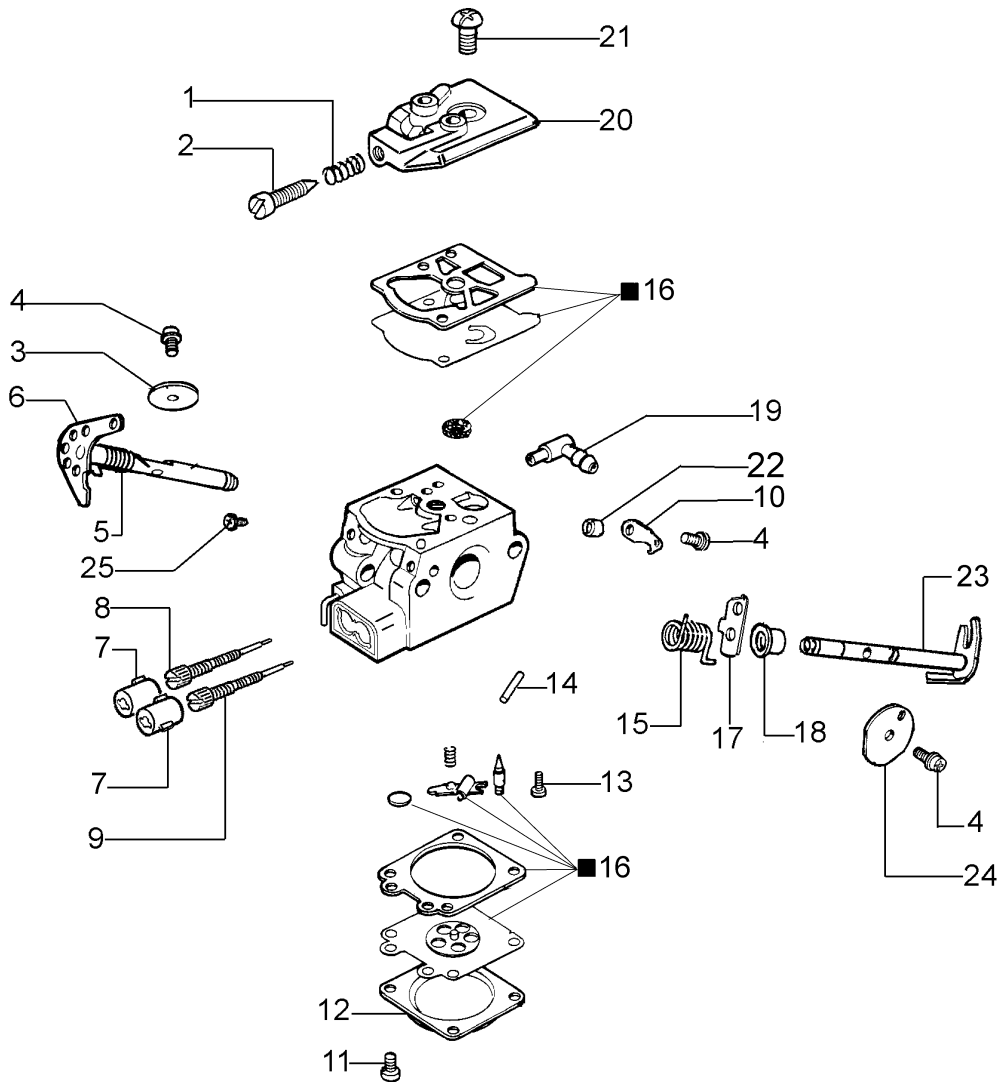

Ref.Nu	Qty	Part number	Description	Validity from	Validity till	Notes	Bulletin
1	1	50170128R	Chain cover assy		SN 0855382895		BT4-158-04/16
2	1	50170040R	Guard				
3	1	095000219AR	Spring				
4	1	50010088AR	Spring				
5	2	3960070AR	Screw				
6	1	50050125R	Plate				
7	1	50050039R	Brake band				
8	1	097000146	Lever				
9	1	50050064R	Pin				
10	1	004000352R	Washer				
11	2	50010148R	Nut				
12	1	094500029	Spring				
13	1	094000129AR	Clutch				
14	1	50050136A	Chain sprocket 3/8				
15	1	004400285	Washer				
16	1	50050025R	Worm gear 3/8				
17	1	50030372	Roller cage				
18	1	63090054R	Bar 12" - 30 cm				
18	1	50030232R	Bar 12" - 30 cm				
19	1	30629013	Chain .3/8" x .050" (1,3mm)				
19	1	30629015	Chain .3/8" x .050" (1,3mm)				
20	1	50162017A	Chain tensioner kit	SN 0855382896			BT4-158-04/16
21	1	50170044R	Cover	SN 0855382896			BT4-158-04/16
22	1	50170039R	Chain cover assy	SN 0855382896			BT4-158-04/16