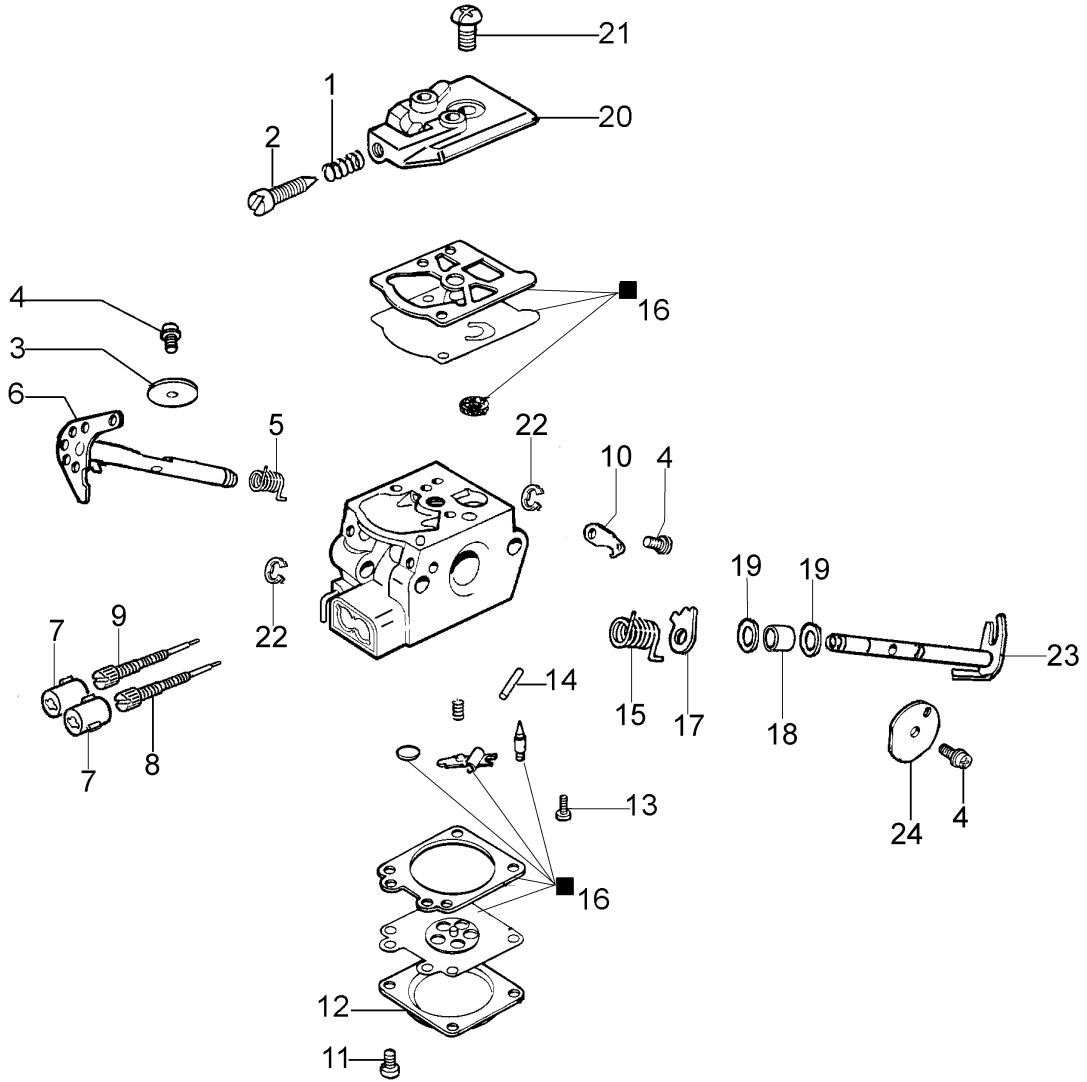

Ref.Nu	Qty	Part number	Description	Validity from	Validity till	Notes	Bulletin
1	1	094600148	Spring				
2	1	074000240	Adjust. screw				
3	1	095000141	Shutter				
4	3	50010141	Screw				
5	1	094600208	Spring				
6	1	2318757	Shaft				
7	2	2318867R	Caps-lock				
8	1	2318837	Adjust. screw				
9	1	2318893	Screw L				
10	1	50050108	Throttle lever				
11	4	035000162	Screw				
12	1	2318191	Cover				
13	1	003300202	Screw				
14	1	003300201	Spindle				
15	1	50050115	Spring				
16	1	2318671	Repair kit				
17	1	50050111	Lever				
18	1	50050109	Bushing				
19	1	50050160	Fitting				
20	1	50050107	Cover				
21	1	003300197	Screw				
22	1	50050110	Bushing				
23	1	2318758	Shaft				
24	1	094600140	Shutter				
25	1	50050117	Screw				

16 ■ KIT RIPARAZIONE
REPAIR KIT