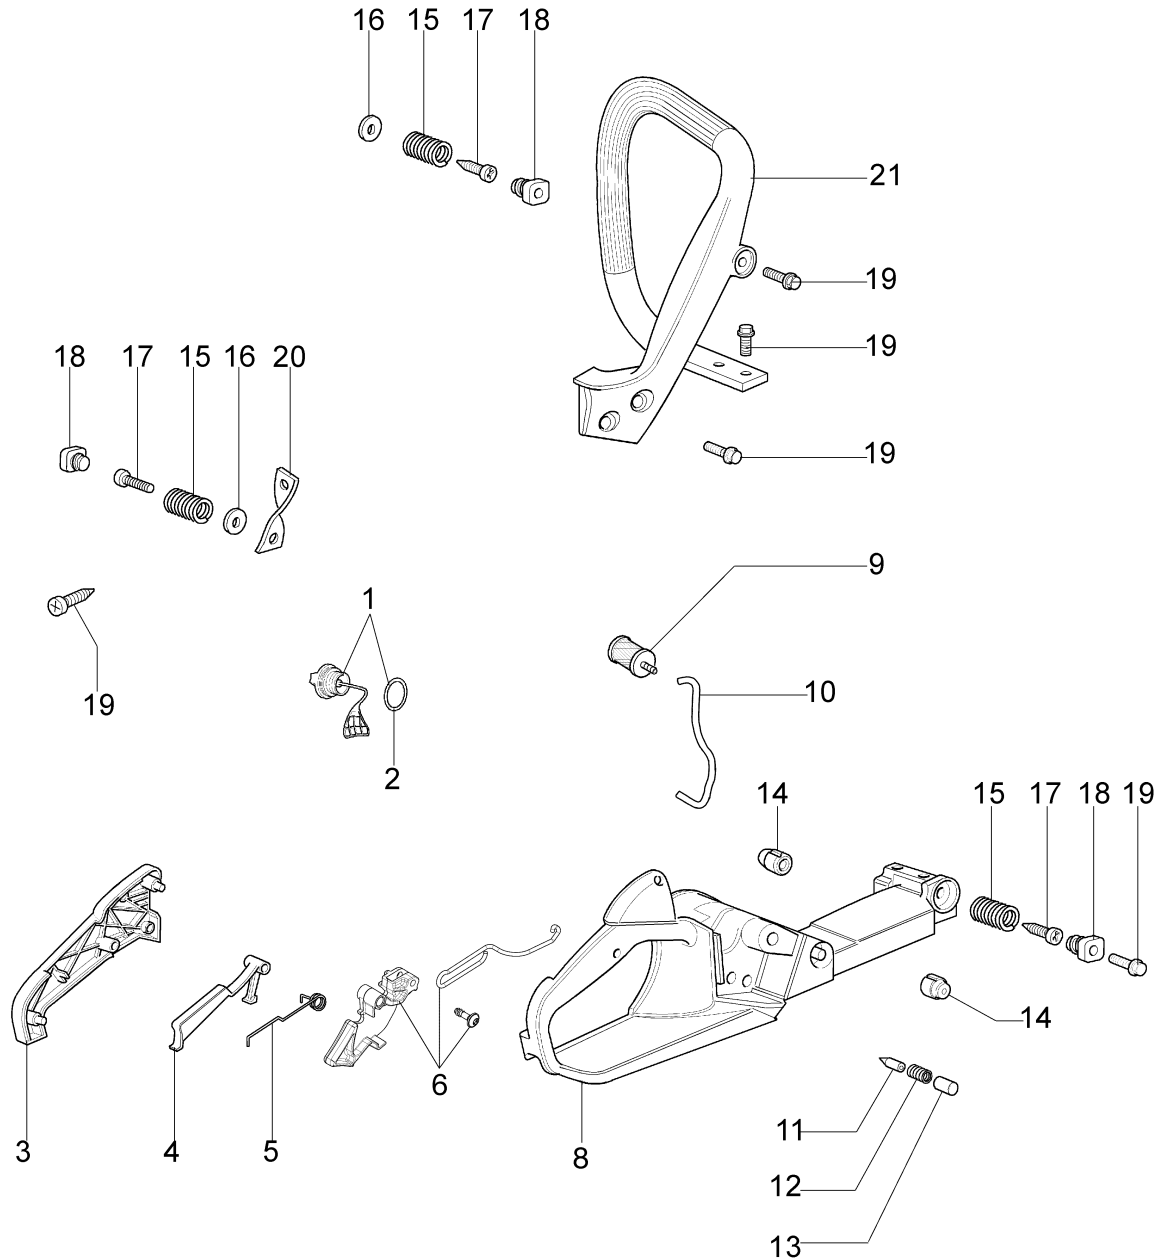

versione no primer/ no primer version	versione con primer/ with primer version
 7	 24 25 23 22