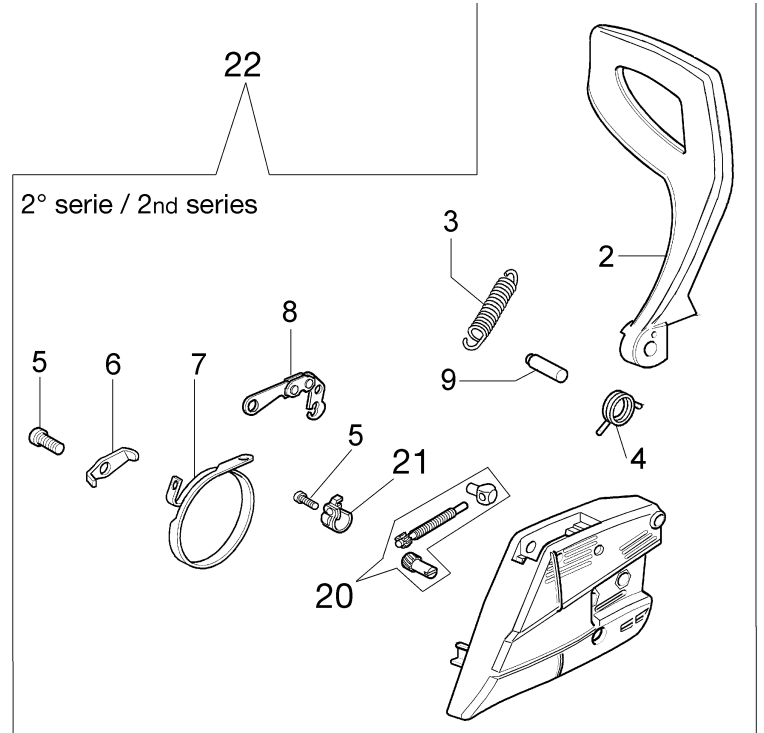

Ref.Nu	Qty	Part number	Description	Validity from	Validity till	Notes	Bulletin
1	1	50172001R	Starter assy				
2	1	50170017R	Starter handle				
3	1	50070123R	Starter rope				
4	1	005000361	Washer				
5	1	3833080	Washer				
6	1	50050073R	Spring				
7	1	004000142	Nut				
8	1	50170050R	Starter pulley				
9	1	50160024	Screw				
10	4	3960115R	Screw				
11	2	3960075R	Screw				
12	2	006000315R	Washer				
13	2	3916004R	Washer				
14	1	50170144CR	Ignition coil				
15	1	50170090R	Cable				
16	1	50072029	Pawl				
17	1	50170015R	Flywheel				
18	1	50050127	Spring				
19	1	50050126	Spark plug cap				
20	1	50182003	Labels kit				
21	1	2304073	Wrench 13x19				

Ref.Nu	Qty	Part number	Description	Validity from	Validity till	Notes	Bulletin
1	1	50170128R	Chain cover assy		SN 0855382895		BT4-158-04/16
2	1	50170040R	Guard				
3	1	095000219AR	Spring				
4	1	50010088AR	Spring				
5	2	3960070AR	Screw				
6	1	50050125R	Plate				
7	1	50050039R	Brake band				
8	1	097000146	Lever				
9	1	50050064R	Pin				
10	1	004000352R	Washer				
11	2	50010148R	Nut				
12	1	094500029	Spring				
13	1	094000129AR	Clutch				
14	1	50050136A	Chain sprocket 3/8				
15	1	004400285	Washer				
16	1	50050025R	Worm gear 3/8				
17	1	50030372	Roller cage				
18	1	63090054R	Bar 12" - 30 cm				
18	1	50030232R	Bar 12" - 30 cm				
19	1	30629013	Chain .3/8" x .050" (1,3mm)				
19	1	30629015	Chain .3/8" x .050" (1,3mm)				
20	1	50162017A	Chain tensioner kit	SN 0855382896			BT4-158-04/16
21	1	50170044R	Cover	SN 0855382896			BT4-158-04/16
22	1	50170039R	Chain cover assy	SN 0855382896			BT4-158-04/16