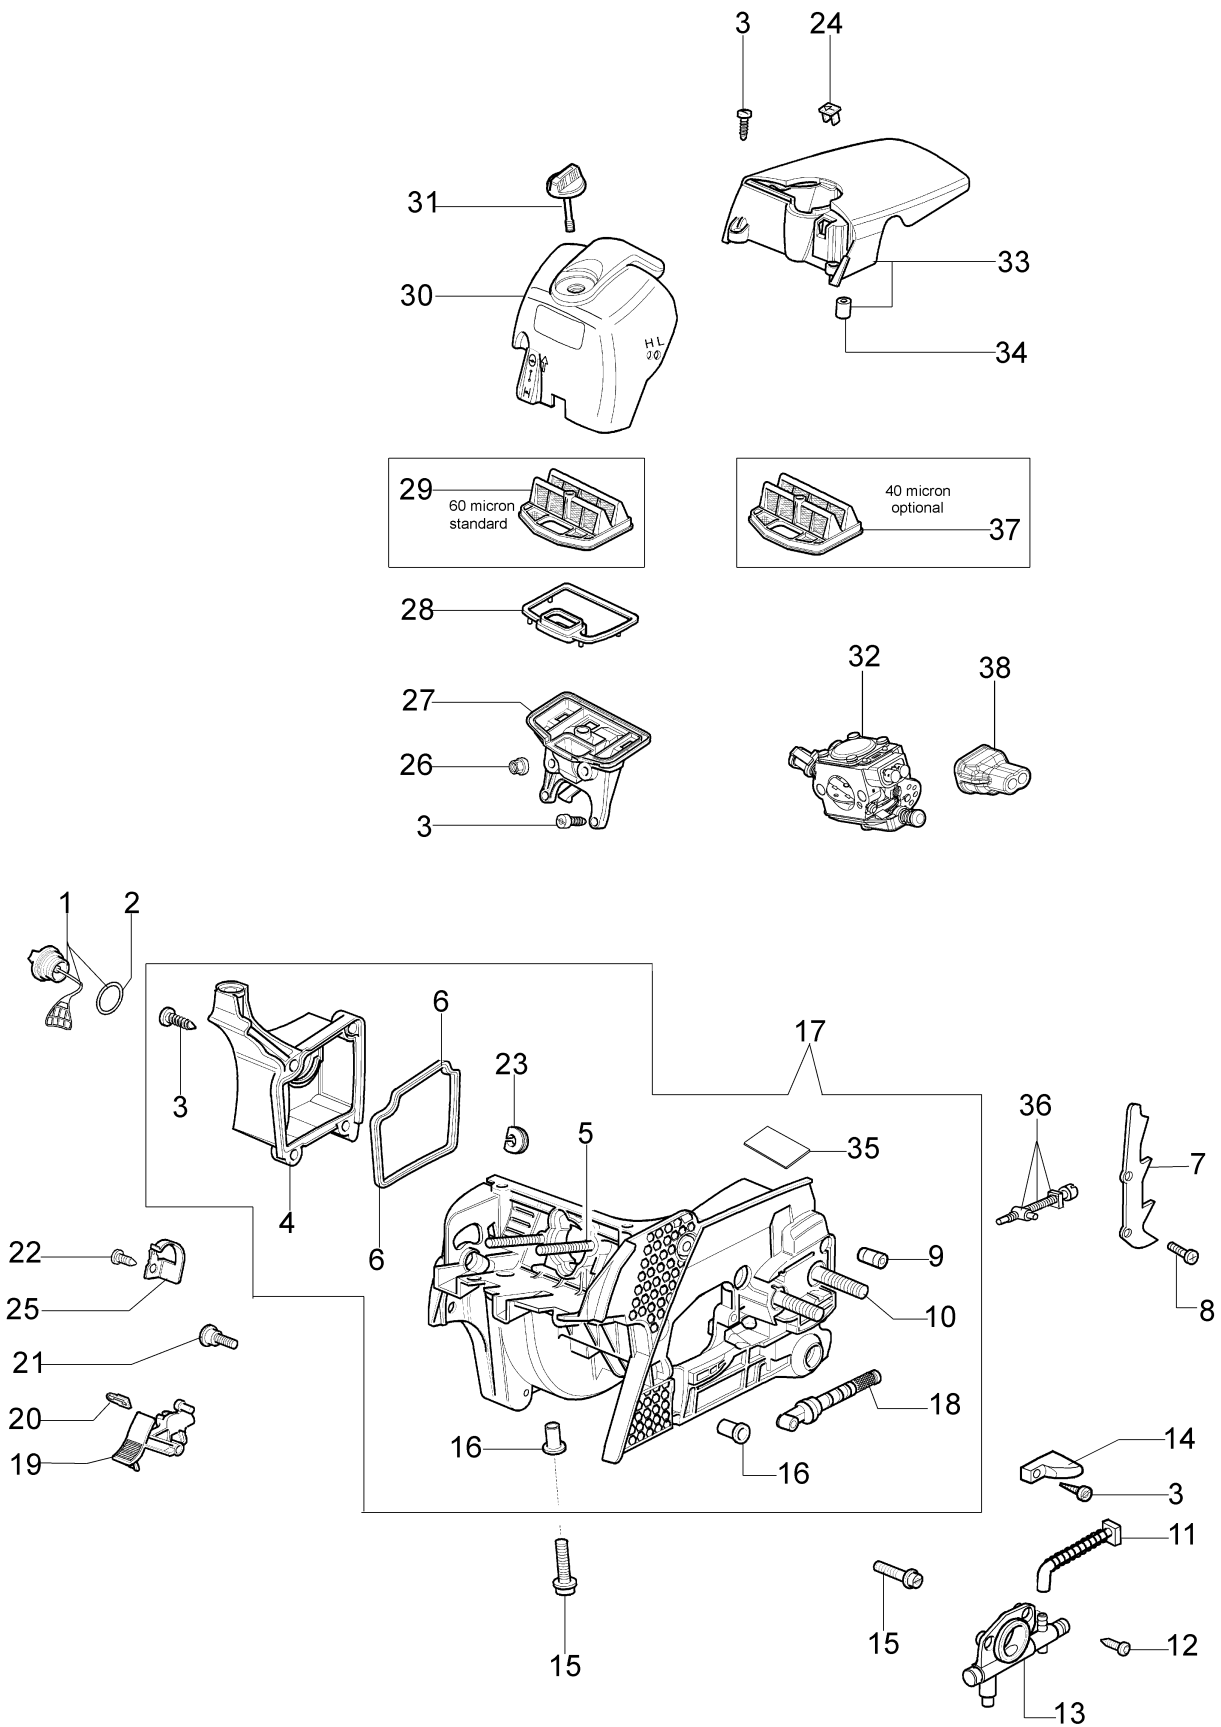

Ref.Nu	Qty	Part number	Description	Validity from	Validity till	Notes	Bulletin
1	1	50170010R	Manifold				
2	1	094600103	Band				
3	1	3055101	Spark plug				
4	1	50170031R	Gasket				
5	1	50170027R	Muffler				
6	3	3860117R	Screw				
7	2	4196166R	Piston ring				BT4-152-05/12
8	1	50110047R	Piston pin				BT4-152-05/12
9	2	004900061R	Ring				BT4-152-05/12
10	1	50110066A	Piston assy	SN 0851075308			BT4-152-05/12
11	1	50182005A	Complete cylinder	SN 0851075308			BT4-152-05/12
12	2	50110043AR	Spacer				
13	1	50110044R	Bearing				
14	1	3050022AR	Seal ring				
15	1	094000006R	Bearing				
16	1	3050024AR	Seal ring				
17	1	50050016AR	Cover				
18	4	3801047	Screw				
19	1	50110045R	Crankshaft				

Ref.Nu	Qty	Part number	Description	Validity from	Validity till	Notes	Bulletin
1	1	50172001R	Starter assy				
2	1	50170017R	Starter handle				
3	1	50070123R	Starter rope				
4	1	005000361	Washer				
5	1	3833080	Washer				
6	1	50050073R	Spring				
7	1	004000142	Nut				
8	1	50170050R	Starter pulley				
9	1	50160024	Screw				
10	4	3960115R	Screw				
11	2	3960075R	Screw				
12	2	006000315R	Washer				
13	2	3916004R	Washer				
14	1	50170144CR	Ignition coil				
15	1	50170090R	Cable				
16	1	50072029	Pawl				
17	1	50170015R	Flywheel				
18	1	50050127	Spring				
19	1	50050126	Spark plug cap				
20	1	50182003	Labels kit				
21	1	2304073	Wrench 13x19				