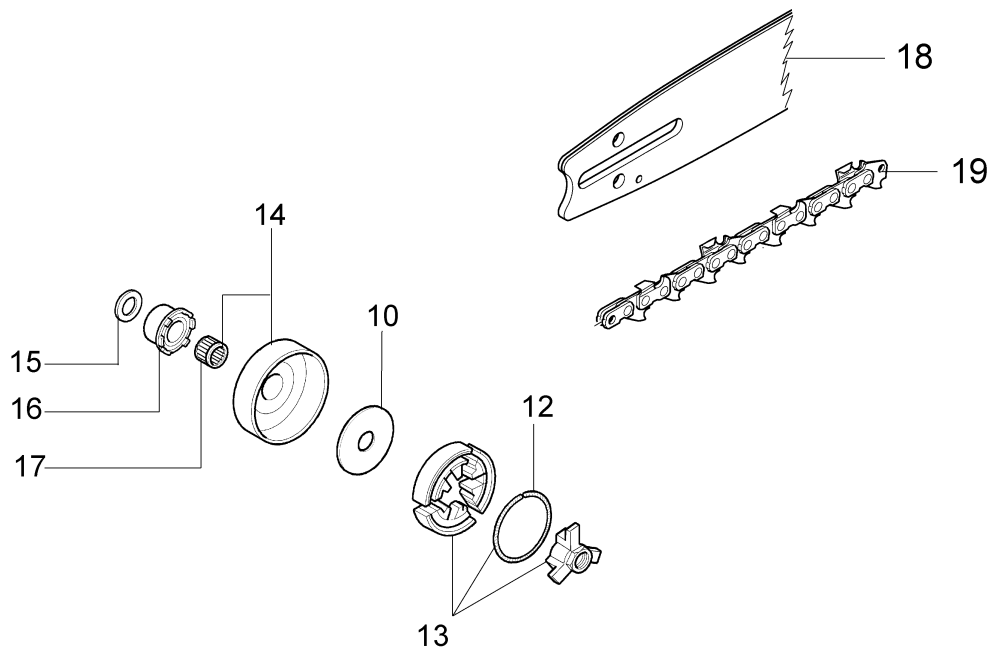

Ref.Nu	Qty	Part number	Description	Validity from	Validity till	Notes	Bulletin
1	1	50170010R	Manifold				
2	1	094600103	Band				
3	1	3055101	Spark plug				
4	1	50170031R	Gasket				
5	1	50170027R	Muffler				
6	3	3860117R	Screw				
7	2	4196166R	Piston ring				BT4-152-05/12
8	1	50110047R	Piston pin				BT4-152-05/12
9	2	004900061R	Ring				BT4-152-05/12
10	1	50110066A	Piston assy	SN 0851075308			BT4-152-05/12
11	1	50182005A	Complete cylinder	SN 0851075308			BT4-152-05/12
12	2	50110043AR	Spacer				
13	1	50110044R	Bearing				
14	1	3050022AR	Seal ring				
15	1	094000006R	Bearing				
16	1	3050024AR	Seal ring				
17	1	50050016AR	Cover				
18	4	3801047	Screw				
19	1	50110045R	Crankshaft				

Ref.Nu	Qty	Part number	Description	Validity from	Validity till	Notes	Bulletin
1	1	50170128R	Chain cover assy		SN 0855382895		BT4-158-04/16
2	1	50170040R	Guard				
3	1	095000219AR	Spring				
4	1	50010088AR	Spring				
5	2	3960070AR	Screw				
6	1	50050125R	Plate				
7	1	50050039R	Brake band				
8	1	097000146	Lever				
9	1	50050064R	Pin				
10	1	004000352R	Washer				
11	2	50010148R	Nut				
12	1	094500029	Spring				
13	1	094000129AR	Clutch				
14	1	50050136A	Chain sprocket 3/8				
15	1	004400285	Washer				
16	1	50050025R	Worm gear 3/8				
17	1	50030372	Roller cage				
18	1	63090054R	Bar 12" - 30 cm				
18	1	50030232R	Bar 12" - 30 cm				
19	1	30629013	Chain .3/8" x .050" (1,3mm)				
19	1	30629015	Chain .3/8" x .050" (1,3mm)				
20	1	50162017A	Chain tensioner kit	SN 0855382896			BT4-158-04/16
21	1	50170044R	Cover	SN 0855382896			BT4-158-04/16
22	1	50170039R	Chain cover assy	SN 0855382896			BT4-158-04/16