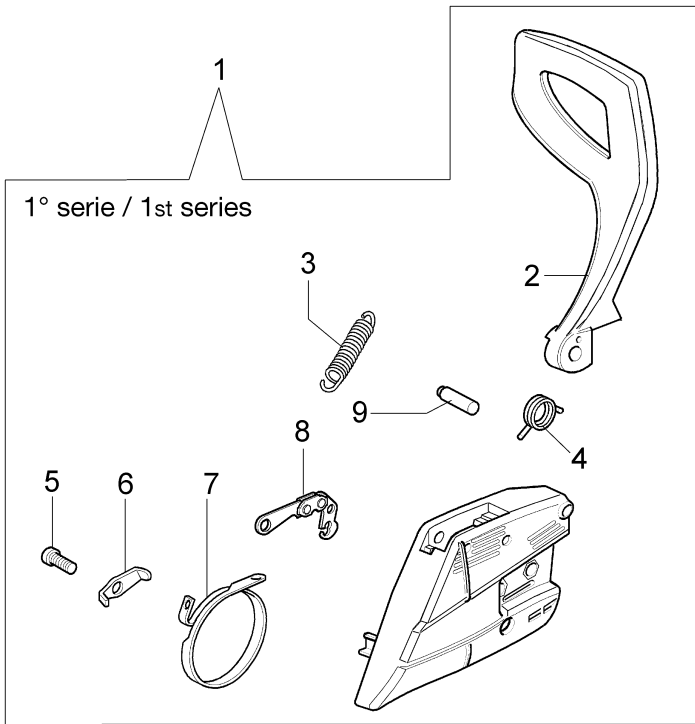

Ref.Nu	Qty	Part number	Description	Validity from	Validity till	Notes	Bulletin
1	1	50172001R	Starter assy				
2	1	50170017R	Starter handle				
3	1	50070123R	Starter rope				
4	1	005000361	Washer				
5	1	3833080	Washer				
6	1	50050073R	Spring				
7	1	004000142	Nut				
8	1	50170050R	Starter pulley				
9	1	50160024	Screw				
10	4	3960115R	Screw				
11	2	3960075R	Screw				
12	2	006000315R	Washer				
13	2	3916004R	Washer				
14	1	50170144CR	Ignition coil				
15	1	50170090R	Cable				
16	1	50072029	Pawl				
17	1	50170015R	Flywheel				
18	1	50050127	Spring				
19	1	50050126	Spark plug cap				
20	1	50182003	Labels kit				
21	1	2304073	Wrench 13x19				

Ref.Nu	Qty	Part number	Description	Validity from	Validity till	Notes	Bulletin
1	1	50170128R	Chain cover assy		SN 0855382895		BT4-158-04/16
2	1	50170040R	Guard				
3	1	095000219AR	Spring				
4	1	50010088AR	Spring				
5	2	3960070AR	Screw				
6	1	50050125R	Plate				
7	1	50050039R	Brake band				
8	1	097000146	Lever				
9	1	50050064R	Pin				
10	1	004000352R	Washer				
11	2	50010148R	Nut				
12	1	094500029	Spring				
13	1	094000129AR	Clutch				
14	1	50050136A	Chain sprocket 3/8				
15	1	004400285	Washer				
16	1	50050025R	Worm gear 3/8				
17	1	50030372	Roller cage				
18	1	63090054R	Bar 12" - 30 cm				
18	1	50030232R	Bar 12" - 30 cm				
19	1	30629013	Chain .3/8" x .050" (1,3mm)				
19	1	30629015	Chain .3/8" x .050" (1,3mm)				
20	1	50162017A	Chain tensioner kit	SN 0855382896			BT4-158-04/16
21	1	50170044R	Cover	SN 0855382896			BT4-158-04/16
22	1	50170039R	Chain cover assy	SN 0855382896			BT4-158-04/16