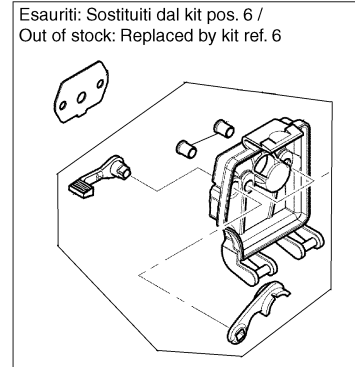

I° Serie / I° Series

Esauriti: Sostituiti dal kit pos. 6 /
Out of stock: Replaced by kit ref. 6