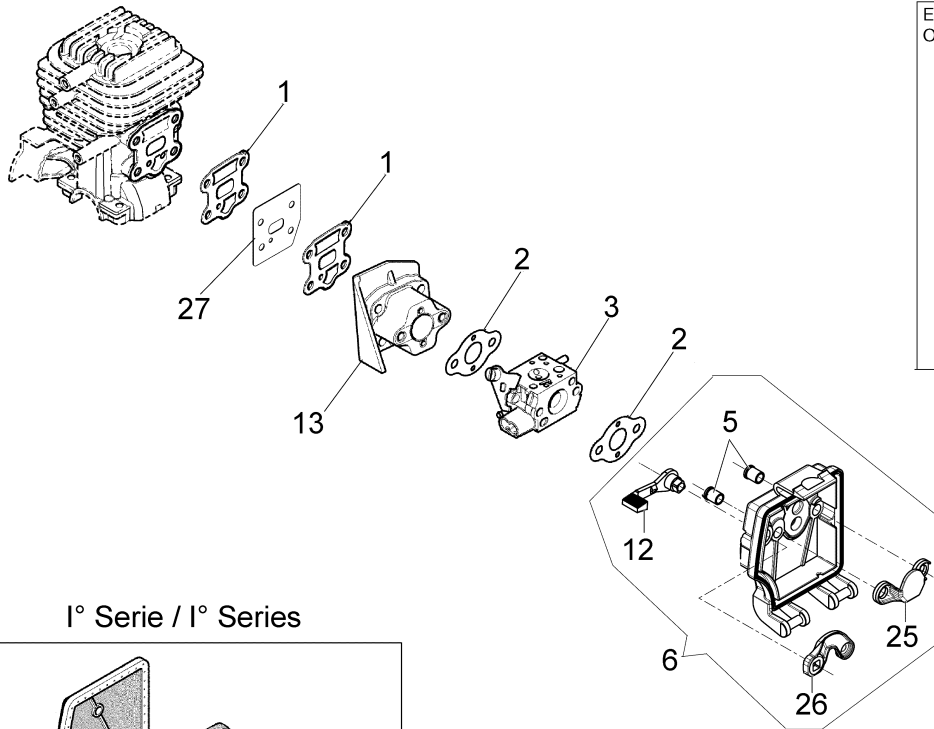

I° Serie / I° Series

Esauriti: Sostituiti dal kit pos. 6 /
Out of stock: Replaced by kit ref. 6