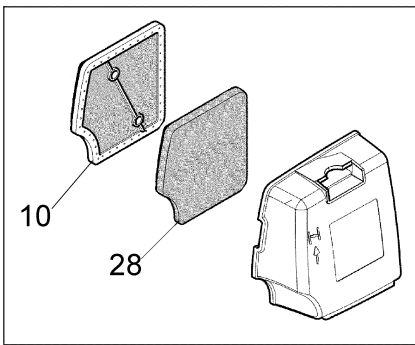

I° Serie / I° Series