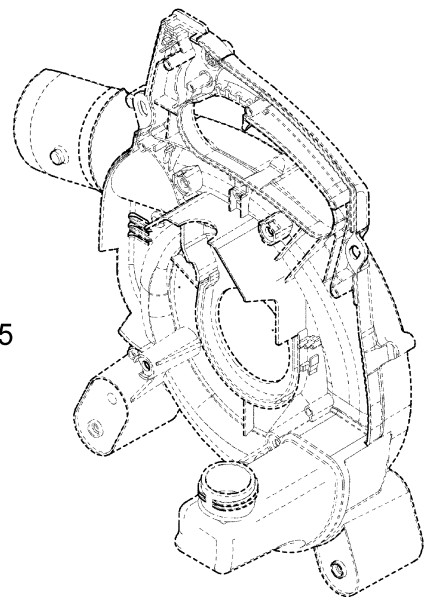

I° Serie / I° Series

Esauriti: Sostituiti dal kit pos. 6 /
Out of stock: Replaced by kit ref. 6

I° Serie / I° Series

II° Serie / II° Series

Ref.Nu	Qty	Part number	Description	Validity from	Validity till	Notes	Bulletin
1	2	56550115R	Gasket				
2	2	61200021AR	Gasket				
3	1	2318776CR	Carburetor WT-904				
5	2	56550044R	Bushing				BT6-088-07/10
6	1	56552007AR	Filter support				BT6-088-07/10
7	2	3833073R	Washer				
8	2	3801012	Screw				
9	1	56550208R	Air filter	SN 5303201057			BT6-101-06/13
10	1	56550040R	Filter		SN 5303201056		BT6-101-06/13
12	1	56550043AR	Starter lever				BT6-088-07/10
13	1	56550114R	Insulator				
14	1	61070006R	Gasket				
15	1	61070079AR	Tank cap				
16	1	2318817R	Air purge				
17	1	56550071R	Tube				
18	1	56550070R	Tube				
19	1	61070011AR	Breather valve				
20	1	56550069R	Tube				
21	1	094600450R	Fuel filter				
22	1	4098377R	Band				
23	1	4161211R	Bush				
24	1	56550068R	Tube				
25	1	56550191R	Cover				BT6-088-07/10
26	1	56550192R	Starter lever				BT6-088-07/10
27	1	56560079R	Deflector				
28	1	56550203R	Filter	SN 5301157352	SN 5303201056		BT6-094-05/11, BT6-101-06/13
29	1	56550209R	Air filter kit	SN 5303201057			BT6-101-06/13

Ref.Nu	Qty	Part number	Description	Validity from	Validity till	Notes	Bulletin
1	1	56550006R	Fan				
2	1	56550057R	Knife				
3	1	3911009R	Nut				
4	1	56550088R	Right cover				
5	1	56550072R	Spring				
6	4	3918010R	Washer				
7	20	3960091AR	Screw				
8	1	56550026R	Lever				
9	1	56550050R	Retainer washer				
10	1	56550148R	Engine cover				
11	1	56550025R	Stop lever				
12	1	56550023AR	Throttle				
13	1	56550024R	Throttle cable				
14	1	56550046AR	Handle				BT6-079-01/09
15	2	56550048R	Stand				
16	1	56550047R	Handle				
17	2	3960122R	Screw				
18	1	56550034R	Complete support				
19	1	56550086R	Left cover/tank				
20	1	56550156R	Button				
22	1	56550175R	Guard				
23	1	56550123R	Pin				
24	4	3960100R	Screw				
25	1	56510050R	Washer				