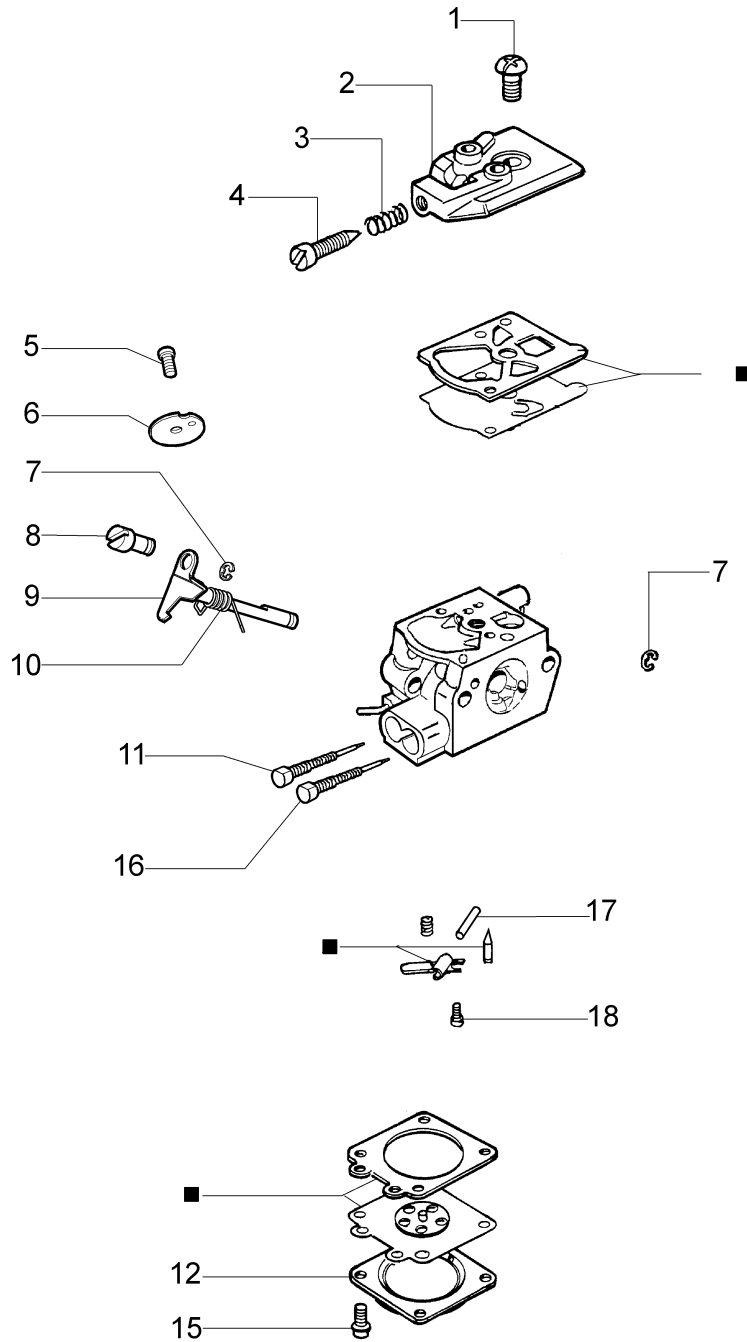

Ref.Nu	Qty	Part number	Description	Validity from	Validity till	Notes	Bulletin
1	1	56550073R	Tube				
2	1	56550127R	Tube				
3	1	56552002A	Blower/vacuum tube with duckbill end section				
4	1	3960121R	Screw				
5	1	56552015	Labels kit				
6	1	56552010R	Tool kit				
7	1	56550075R	Elbow				
8	1	56550078AR	Grassbag				
9	1	56550077R	Tube				
10	1	56550076AR	Tube				
11	1	56552001A	Suction kit				
12	1	56550179	Anti-shock cable kit				BT6-079-01/09

■ 13 KIT RIPARAZIONE
REPAIR KIT