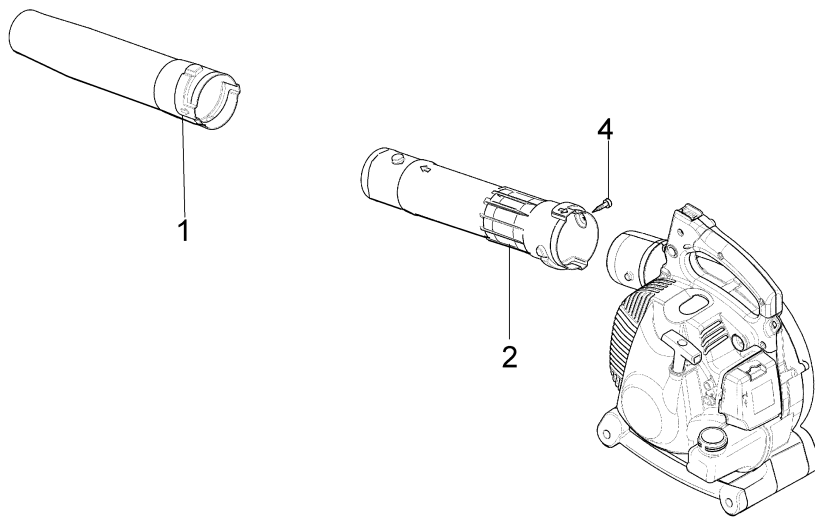

Ref.Nu	Qty	Part number	Description	Validity from	Validity till	Notes	Bulletin
1	1	56550050R	Retainer washer				
2	1	50070123R	Starter rope				
3	1	56550049R	Starter handle				
4	1	004000132R	Spring				
5	1	56550022R	Starter pulley				
6	1	56550021R	Shaft joint				
7	1	3027005R	Ring				
8	1	56520040AR	Plate				
9	1	3918020R	Washer				
10	1	3801010R	Screw				
11	1	56552016	Starter assy				
12	4	3918010R	Washer				
13	2	3960091AR	Screw				
14	1	3801013R	Screw				
15	1	3819006R	Washer				
16	1	3916005R	Washer				
17	2	3078009	Washer				
18	3	3960121R	Screw				
19	2	56550102R	Plate				
20	2	3960011R	Screw				
21	1	3960100R	Screw				
22	1	56550180R	Cap and spring				
23	1	3911009R	Nut				
24	1	56550145BR	Ignition coil		SN 5300189931		BT6-087-07/10
25	1	56550134R	Flywheel		SN 5300189931		BT6-087-07/10
26	1	56550182AR	Ignition coil	SN 5300189932			BT6-087-07/10
27	1	61320057AR	Flywheel	SN 5300189932			BT6-087-07/10
28	1	56550121AR	Slide control				BT6-077-10/08
29	1	56550122R	Plate				
30	1	3960121R	Screw				
31	1	56550190R	Cable		SN 5300189931		BT6-087-07/10
32	3	56550102R	Plate				
33	1	56550190R	Cable	SN 5300189932			BT6-087-07/10
34	1	3801007	Screw				
35	1	006000315R	Washer				
36	1	3916004R	Washer				

Ref.Nu	Qty	Part number	Description	Validity from	Validity till	Notes	Bulletin
1	1	56550006R	Fan				
2	1	56550057R	Knife				
3	1	3911009R	Nut				
4	1	56550088R	Right cover				
5	1	56550072R	Spring				
6	4	3918010R	Washer				
7	20	3960091AR	Screw				
8	1	56550026R	Lever				
9	1	56550050R	Retainer washer				
10	1	56550148R	Engine cover				
11	1	56550025R	Stop lever				
12	1	56550023AR	Throttle				
13	1	56550024R	Throttle cable				
14	1	56550046AR	Handle				BT6-079-01/09
15	2	56550048R	Stand				
16	1	56550047R	Handle				
17	2	3960122R	Screw				
18	1	56550034R	Complete support				
19	1	56550086R	Left cover/tank				
20	1	56550156R	Button				
22	1	56550175R	Guard				
23	1	56550123R	Pin				
24	4	3960100R	Screw				
25	1	56510050R	Washer				