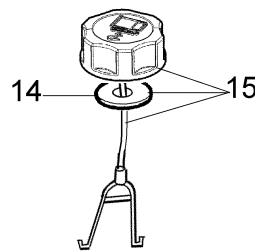

II° Serie / II° Series