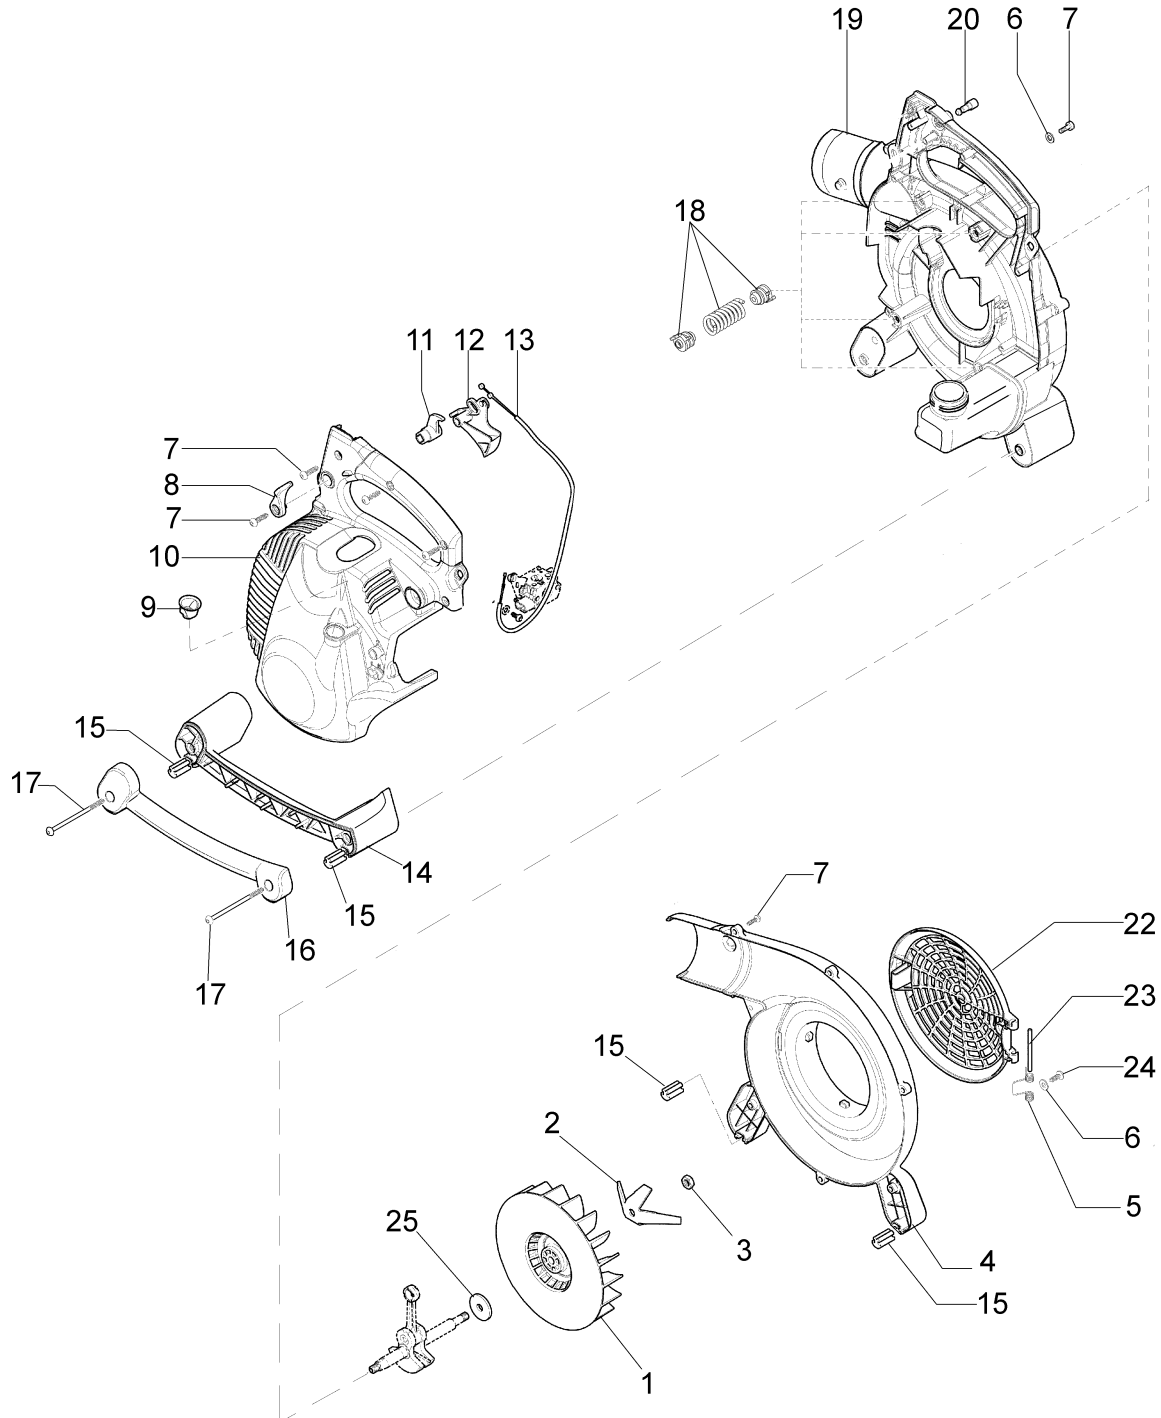

Ref.Nu	Qty	Part number	Description	Validity from	Validity till	Notes	Bulletin
1	1	56550050R	Retainer washer				
2	1	50070123R	Starter rope				
3	1	56550049R	Starter handle				
4	1	004000132R	Spring				
5	1	56550022R	Starter pulley				
6	1	56550021R	Shaft joint				
7	1	3027005R	Ring				
8	1	56520040AR	Plate				
9	1	3918020R	Washer				
10	1	3801010R	Screw				
11	1	56552016	Starter assy				
12	4	3918010R	Washer				
13	2	3960091AR	Screw				
14	1	3801013R	Screw				
15	1	3819006R	Washer				
16	1	3916005R	Washer				
17	2	3078009	Washer				
18	3	3960121R	Screw				
19	2	56550102R	Plate				
20	2	3960011R	Screw				
21	1	3960100R	Screw				
22	1	56550180R	Cap and spring				
23	1	3911009R	Nut				
24	1	56550145BR	Ignition coil		SN 5300189931		BT6-087-07/10
25	1	56550134R	Flywheel		SN 5300189931		BT6-087-07/10
26	1	56550182AR	Ignition coil	SN 5300189932			BT6-087-07/10
27	1	61320057AR	Flywheel	SN 5300189932			BT6-087-07/10
28	1	56550121AR	Slide control				BT6-077-10/08
29	1	56550122R	Plate				
30	1	3960121R	Screw				
31	1	56550190R	Cable		SN 5300189931		BT6-087-07/10
32	3	56550102R	Plate				
33	1	56550190R	Cable	SN 5300189932			BT6-087-07/10
34	1	3801007	Screw				
35	1	006000315R	Washer				
36	1	3916004R	Washer				

Ref.Nu	Qty	Part number	Description	Validity from	Validity till	Notes	Bulletin
1	1	56550006R	Fan				
2	1	56550057R	Knife				
3	1	3911009R	Nut				
4	1	56550088R	Right cover				
5	1	56550072R	Spring				
6	4	3918010R	Washer				
7	20	3960091AR	Screw				
8	1	56550026R	Lever				
9	1	56550050R	Retainer washer				
10	1	56550148R	Engine cover				
11	1	56550025R	Stop lever				
12	1	56550023AR	Throttle				
13	1	56550024R	Throttle cable				
14	1	56550046AR	Handle				BT6-079-01/09
15	2	56550048R	Stand				
16	1	56550047R	Handle				
17	2	3960122R	Screw				
18	1	56550034R	Complete support				
19	1	56550086R	Left cover/tank				
20	1	56550156R	Button				
22	1	56550175R	Guard				
23	1	56550123R	Pin				
24	4	3960100R	Screw				
25	1	56510050R	Washer				