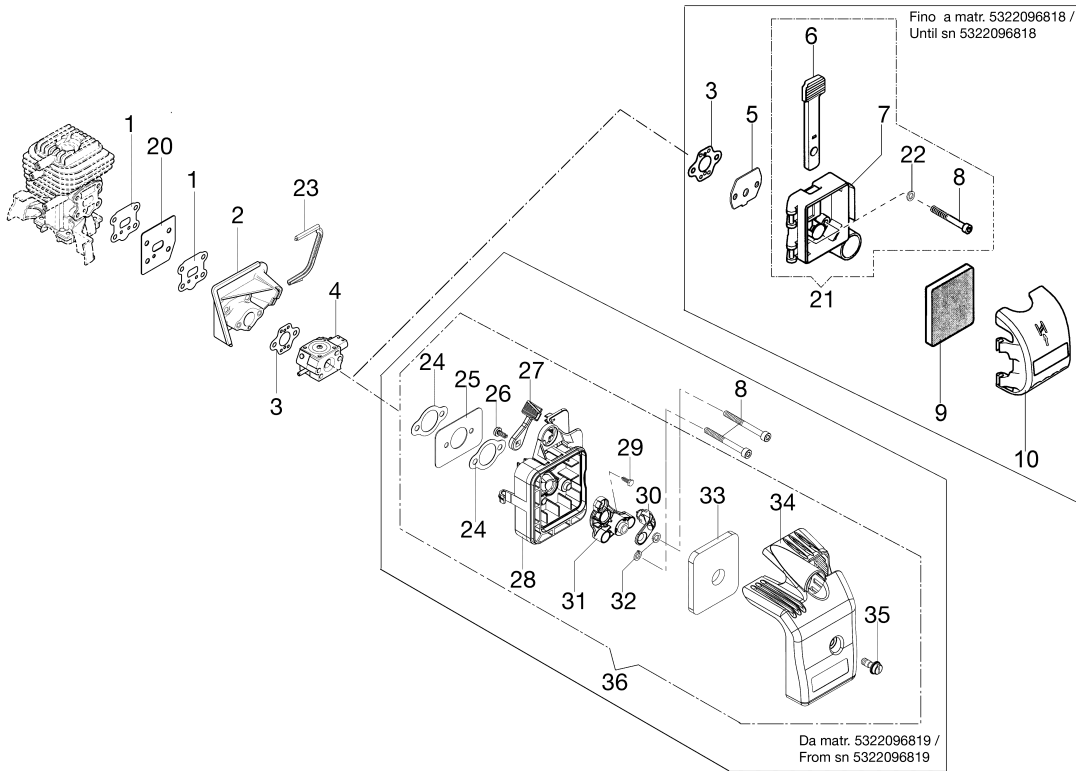

Ref.Nu	Qty	Part number	Description	Validity from	Validity till	Notes	Bulletin
1	1	61070019AR	Starter rope				
2	1	61200015R	Starter handle				
3	1	072700089R	Bushing				
4	1	61070036R	Spring				
5	1	61172004R	Complete pulley				
6	1	3960070AR	Screw				
7	1	094600054	Washer				
8	1	61170173R	Washer				
9	1	56560038AR	Cover				
10	3	3960091AR	Screw				
11	2	61070039R	Spring				
12	2	61070038R	Pawl				
13	1	56560034R	Clutch driver				
14	1	56550180R	Cap and spring				
16	1	56550145BR	Ignition coil				
17	1	56550134R	Flywheel				
18	2	4191069BR	Plate				
19	2	3960030	Screw				
20	1	56560057R	Cable				
21	1	56560055R	Cable				
22	1	3916004R	Washer				
23	1	006000315R	Washer				
24	1	3801007	Screw				

Ref.Nu	Qty	Part number	Description	Validity from	Validity till	Notes	Bulletin
1	1	56560056R	Cable				
2	1	2317021R	Switch				
3	1	56560051R	Throttle cable				
4	1	56560063R	Half grip				
5	1	56550156R	Button				
6	1	56550023AR	Throttle				
7	1	56560058R	Stopper				
8	1	56550026R	Lever				
9	3	3960091AR	Screw				
10	1	56560015R	AV-mount				
11	1	3801013R	Screw				
12	2	56510050R	Washer				
13	1	56560062AR	Half grip				
14	1	56560028AR	Left cover/tank			SN 5322096818	
14	1	56572008R	Right cover	SN 5322096819			
15	1	3818011AR	Washer				
16	1	56560017R	Extension				
17	1	56560003R	Cover				
18	1	56560010R	Fan				
19	1	56560027AR	Knife				
20	1	3980012	Nut				
21	1	56560023AR	Left cover				
22	1	56560046R	Spring				
23	1	56550123R	Pin				
24	1	3918010R	Washer				
25	1	3960070AR	Screw				
26	2	3801012	Screw				
27	2	3916005R	Washer				