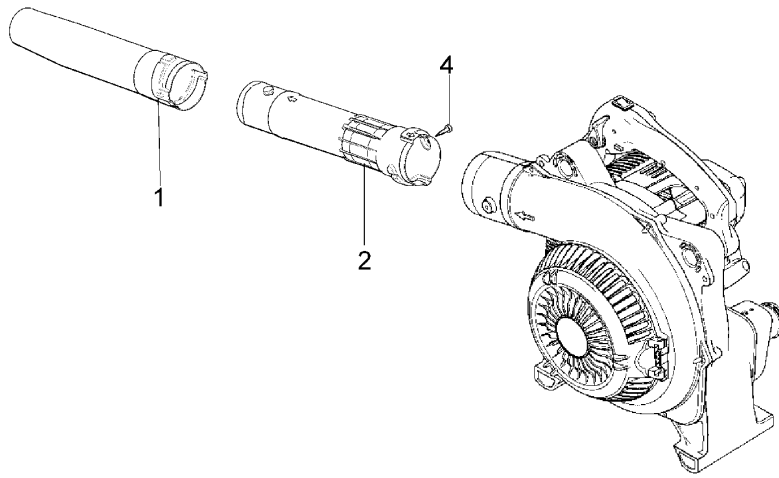

Ref.Nu	Qty	Part number	Description	Validity from	Validity till	Notes	Bulletin
1	1	56560056R	Cable				
2	1	2317021R	Switch				
3	1	56560051R	Throttle cable				
4	1	56560063R	Half grip				
5	1	56550156R	Button				
6	1	56550023AR	Throttle				
7	1	56560058R	Stopper				
8	1	56550026R	Lever				
9	3	3960091AR	Screw				
10	1	56560015R	AV-mount				
11	1	3801013R	Screw				
12	2	56510050R	Washer				
13	1	56560062AR	Half grip				
14	1	56560028AR	Left cover/tank			SN 5322096818	
14	1	56572008R	Right cover	SN 5322096819			
15	1	3818011AR	Washer				
16	1	56560017R	Extension				
17	1	56560003R	Cover				
18	1	56560010R	Fan				
19	1	56560027AR	Knife				
20	1	3980012	Nut				
21	1	56560023AR	Left cover				
22	1	56560046R	Spring				
23	1	56550123R	Pin				
24	1	3918010R	Washer				
25	1	3960070AR	Screw				
26	2	3801012	Screw				
27	2	3916005R	Washer				