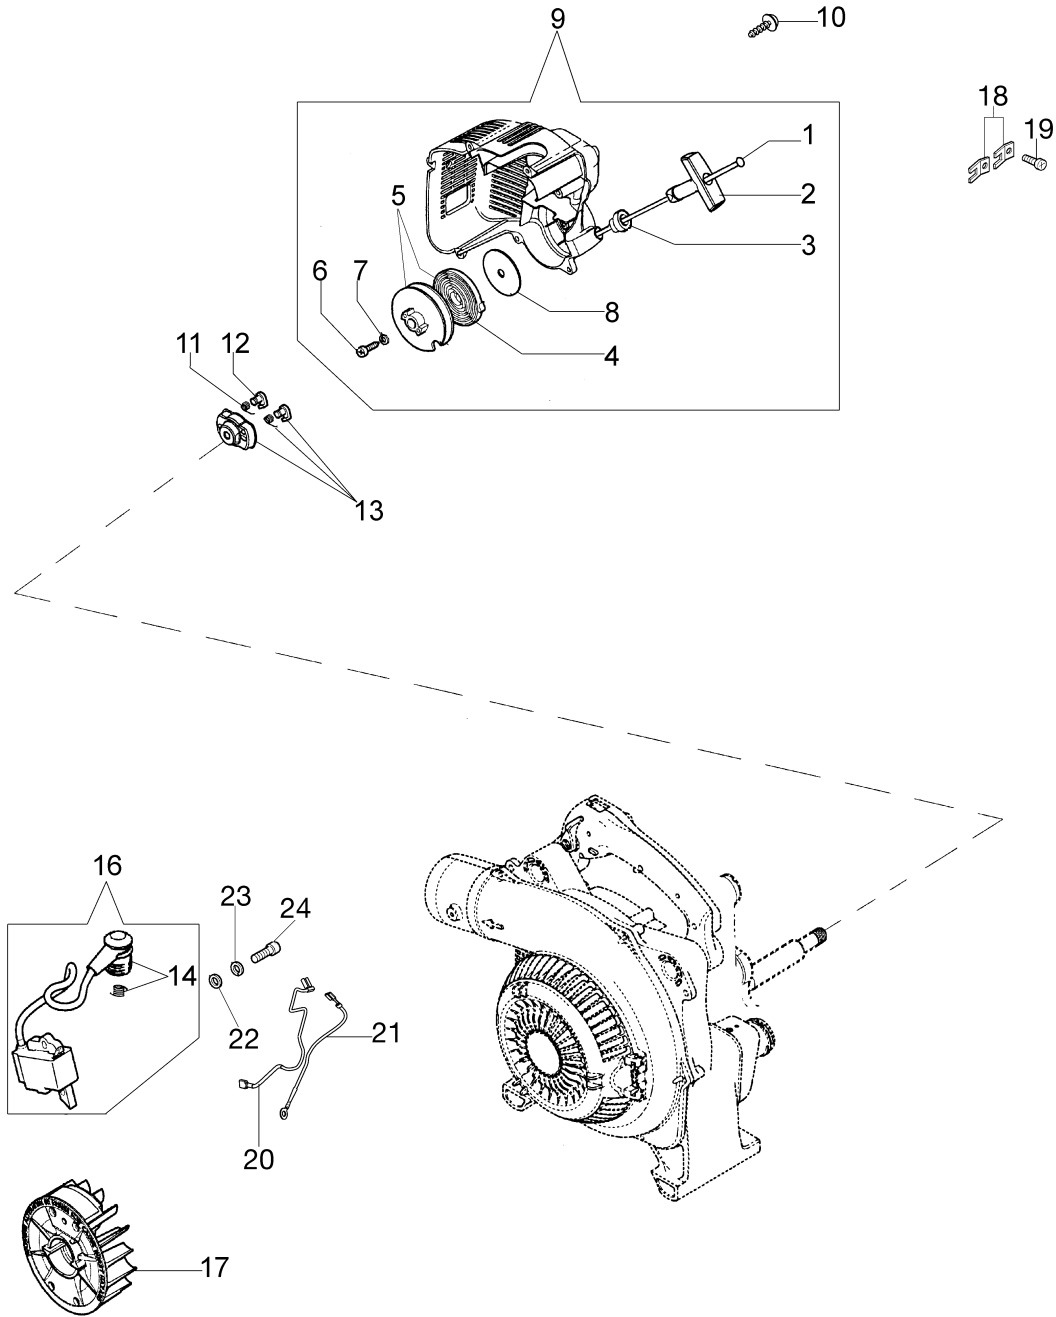

Ref.Nu	Qty	Part number	Description	Validity from	Validity till	Notes	Bulletin
1	1	61070019AR	Starter rope				
2	1	61200015R	Starter handle				
3	1	072700089R	Bushing				
4	1	61070036R	Spring				
5	1	61172004R	Complete pulley				
6	1	3960070AR	Screw				
7	1	094600054	Washer				
8	1	61170173R	Washer				
9	1	56560038AR	Cover				
10	3	3960091AR	Screw				
11	2	61070039R	Spring				
12	2	61070038R	Pawl				
13	1	56560034R	Clutch driver				
14	1	56550180R	Cap and spring				
16	1	56550145BR	Ignition coil				
17	1	56550134R	Flywheel				
18	2	4191069BR	Plate				
19	2	3960030	Screw				
20	1	56560057R	Cable				
21	1	56560055R	Cable				
22	1	3916004R	Washer				
23	1	006000315R	Washer				
24	1	3801007	Screw				

Ref.Nu	Qty	Part number	Description	Validity from	Validity till	Notes	Bulletin
1	1	56560056R	Cable				
2	1	2317021R	Switch				
3	1	56560051R	Throttle cable				
4	1	56560063R	Half grip				
5	1	56550156R	Button				
6	1	56550023AR	Throttle				
7	1	56560058R	Stopper				
8	1	56550026R	Lever				
9	3	3960091AR	Screw				
10	1	56560015R	AV-mount				
11	1	3801013R	Screw				
12	2	56510050R	Washer				
13	1	56560062AR	Half grip				
14	1	56560028AR	Left cover/tank			SN 5322096818	
14	1	56572008R	Right cover	SN 5322096819			
15	1	3818011AR	Washer				
16	1	56560017R	Extension				
17	1	56560003R	Cover				
18	1	56560010R	Fan				
19	1	56560027AR	Knife				
20	1	3980012	Nut				
21	1	56560023AR	Left cover				
22	1	56560046R	Spring				
23	1	56550123R	Pin				
24	1	3918010R	Washer				
25	1	3960070AR	Screw				
26	2	3801012	Screw				
27	2	3916005R	Washer				