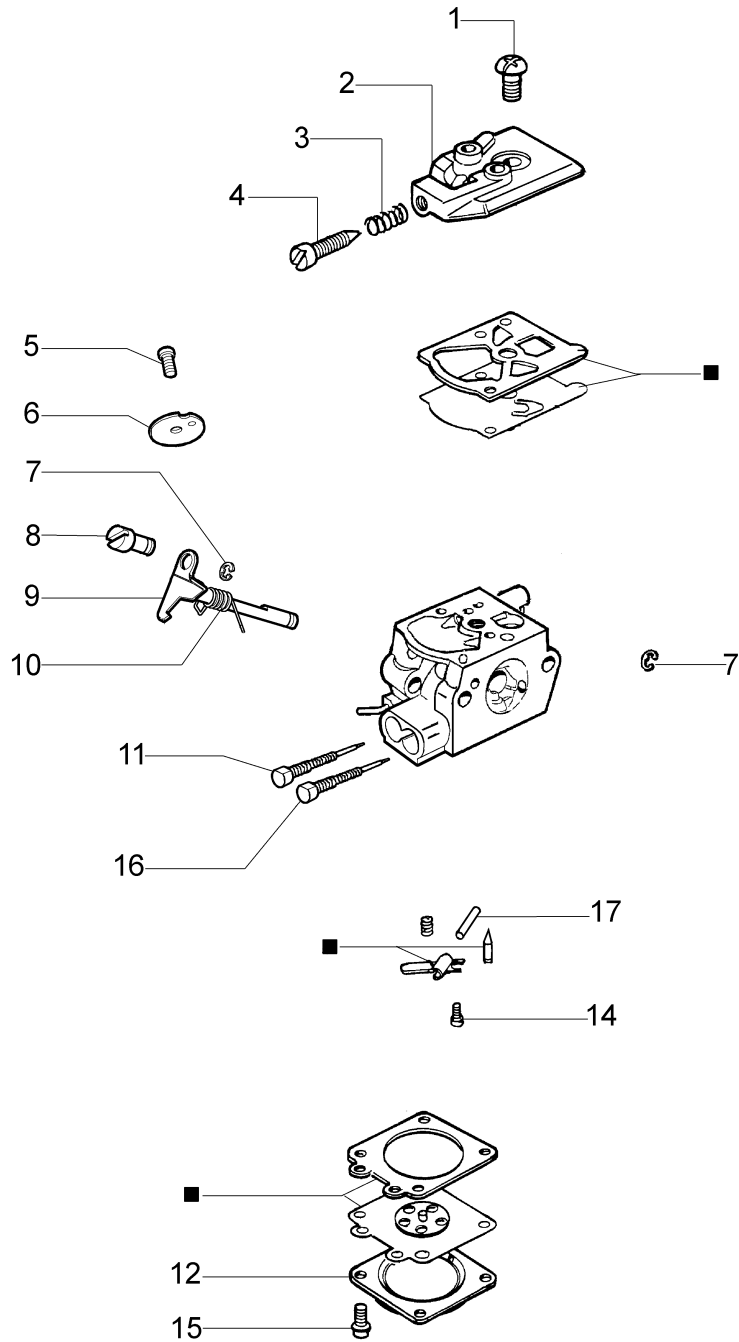

Ref.Nu	Qty	Part number	Description	Validity from	Validity till	Notes	Bulletin
1	1	56550073R	Tube				
2	1	56550127R	Tube				
3	1	56562001A	Suction kit				
4	2	3960121R	Screw				
5	1	56562006	Labels kit				
6	1	56552010R	Tool kit				
7	1	56560029R	Tube				
8	1	56550078AR	Grassbag				
9	1	56560067R	Tube				
10	1	56550076AR	Tube				

■ 13 KIT RIPARAZIONE
REPAIR KIT