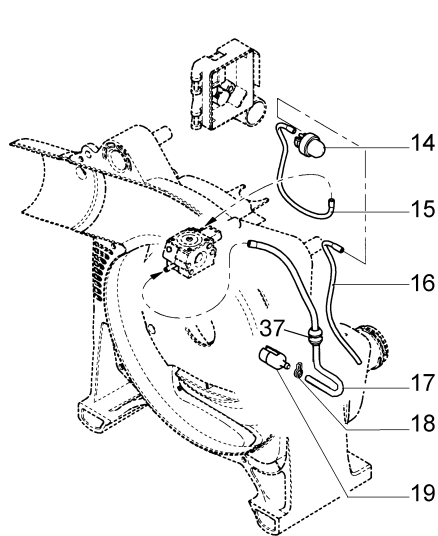

Ref.Nu	Qty	Part number	Description	Validity from	Validity till	Notes	Bulletin
1	1	61070019AR	Starter rope				
2	1	61200015R	Starter handle				
3	1	072700089R	Bushing				
4	1	61070036R	Spring				
5	1	61172004R	Complete pulley				
6	1	3960070AR	Screw				
7	1	094600054	Washer				
8	1	61170173R	Washer				
9	1	56560038AR	Cover				
10	3	3960091AR	Screw				
11	2	61070039R	Spring				
12	2	61070038R	Pawl				
13	1	56560034R	Clutch driver				
14	1	56550180R	Cap and spring				
16	1	56550145BR	Ignition coil				
17	1	56550134R	Flywheel				
18	2	4191069BR	Plate				
19	2	3960030	Screw				
20	1	56560057R	Cable				
21	1	56560055R	Cable				
22	1	3916004R	Washer				
23	1	006000315R	Washer				
24	1	3801007	Screw				

Ref.Nu	Qty	Part number	Description	Validity from	Validity till	Notes	Bulletin
1	1	56560056R	Cable				
2	1	2317021R	Switch				
3	1	56560051R	Throttle cable				
4	1	56560063R	Half grip				
5	1	56550156R	Button				
6	1	56550023AR	Throttle				
7	1	56560058R	Stopper				
8	1	56550026R	Lever				
9	3	3960091AR	Screw				
10	1	56560015R	AV-mount				
11	1	3801013R	Screw				
12	2	56510050R	Washer				
13	1	56560062AR	Half grip				
14	1	56560028AR	Left cover/tank			SN 5322096818	
14	1	56572008R	Right cover	SN 5322096819			
15	1	3818011AR	Washer				
16	1	56560017R	Extension				
17	1	56560003R	Cover				
18	1	56560010R	Fan				
19	1	56560027AR	Knife				
20	1	3980012	Nut				
21	1	56560023AR	Left cover				
22	1	56560046R	Spring				
23	1	56550123R	Pin				
24	1	3918010R	Washer				
25	1	3960070AR	Screw				
26	2	3801012	Screw				
27	2	3916005R	Washer				