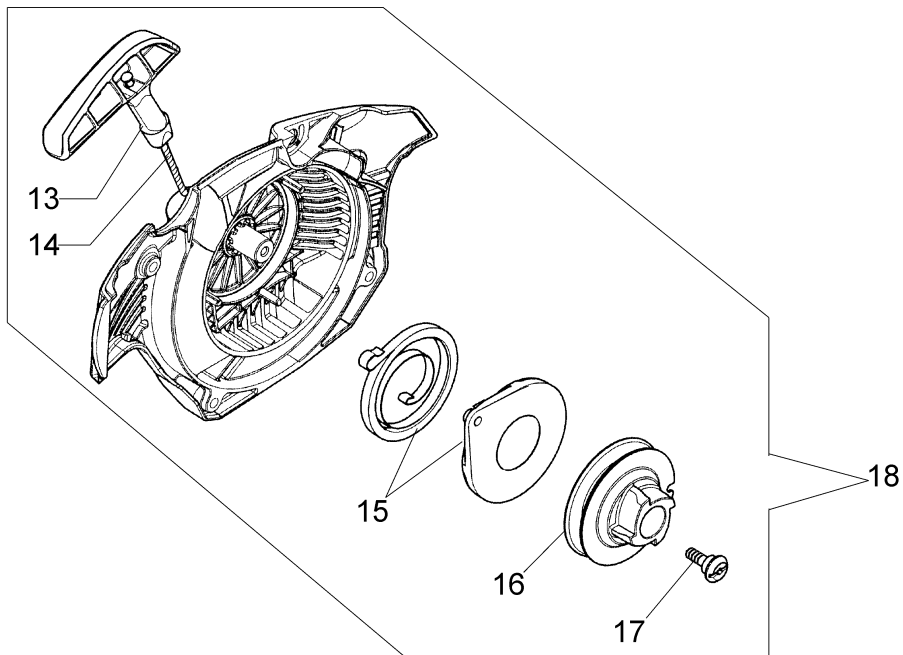

Ref.Nu	Qty	Part number	Description	Validity from	Validity till	Notes	Bulletin
1	1	50240166	Complete cylinder				
2	1	50240164	Piston assy Ø40				
3	1	074000405R	Piston ring				
4	2	004900061R	Ring				
5	1	50110047R	Piston pin				
6	4	3801047	Screw				
7	1	094600103	Band				
8	1	50170010R	Manifold				
9	1	3055101	Spark plug				
10	1	50170031R	Gasket				
11	1	50170027R	Muffler				
12	3	3860117R	Screw				
13	2	3050024AR	Seal ring				
14	2	094000006R	Bearing				
15	1	50110044R	Bearing				
16	1	50240220R	Crankshaft				
17	1	50240016R	Cover				
18	2	50110043AR	Spacer				

Ref.Nu	Qty	Part number	Description	Validity from	Validity till	Notes	Bulletin
1	1	3960075R	Screw				
2	1	006000315R	Washer				
3	1	3916004R	Washer				
4	1	50240087R	Cable				
5	1	50240042R	Ignition coil				
6	1	2304073	Wrench 13x19				
7	1	50240186	Nut				
8	1	3833080	Washer				
9	1	005000361	Washer				
10	1	50072029	Pawl				
11	1	50170015R	Flywheel				
12	4	3960115R	Screw				
13	1	50170017R	Starter handle				
14	1	50070123R	Starter rope				
15	1	50050073R	Spring				
16	1	50170050R	Starter pulley				
17	1	50160024	Screw				
18	1	50242015R	Starter assy				
19	1	50240231	Labels kit				

Ref.Nu	Qty	Part number	Description	Validity from	Validity till	Notes	Bulletin
1	1	50240031R	Clutch				
2	1	50240032R	Spring				
3	1	50240217AR	Worm gear				
4	1	50240059R	Spacer				
5	1	50240214R	Clutch drum 3/8				
6	1	3037024R	Bushing				
7	1	50240028R	Spacer				
8	1	3026007	Ring				
9	2	3026003	Ring				
10	2	097000106R	Plug				
11	1	097000146	Lever				
12	1	50240037R	Brake band				
13	1	50240044R	Guard				
14	1	095000219AR	Spring				
15	1	50050066	Plug				
16	1	50240040R	Guard				
17	2	50010148R	Nut				
18	1	3960099R	Screw				
19	1	3960070AR	Screw				
20	1	50240048R	Spring				
21	1	50240202R	Chain cover assy				
22	1	50052012R	Bar 16" - 41 cm				
22	1	50030190R	Bar 14" - 35 cm				
23	1	30629018	Chain .3/8" x .050" (1,3mm)				
23	1	30629016	Chain .3/8" x .050" (1,3mm)				
24	1	50070069	Washer				