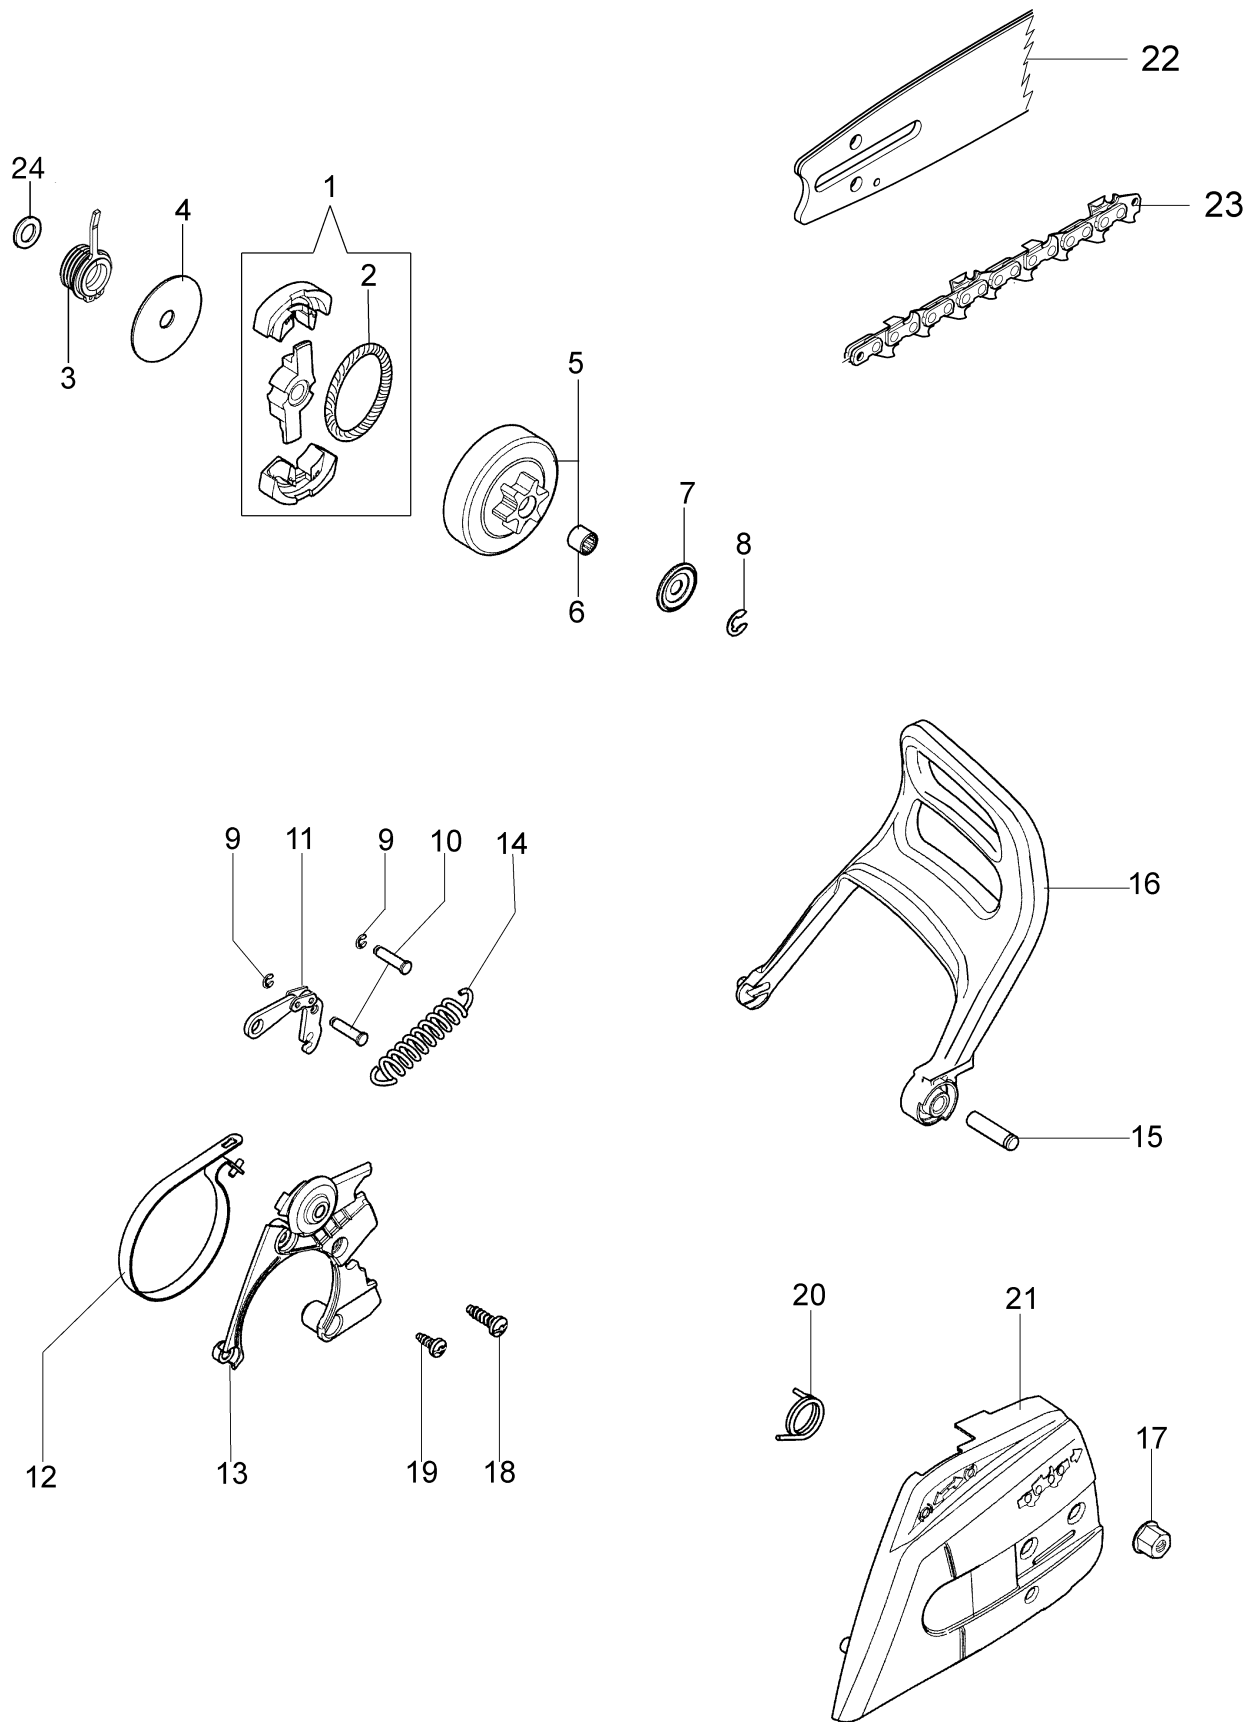

Ref.Nu	Qty	Part number	Description	Validity from	Validity till	Notes	Bulletin
1	1	3960075R	Screw				
2	1	006000315R	Washer				
3	1	3916004R	Washer				
4	1	50240087R	Cable				
5	1	50240042R	Ignition coil				
6	1	2304073	Wrench 13x19				
7	1	50240186	Nut				
8	1	3833080	Washer				
9	1	005000361	Washer				
10	1	50072029	Pawl				
11	1	50170015R	Flywheel				
12	4	3960115R	Screw				
13	1	50170017R	Starter handle				
14	1	50070123R	Starter rope				
15	1	50050073R	Spring				
16	1	50170050R	Starter pulley				
17	1	50160024	Screw				
18	1	50242015R	Starter assy				
19	1	50240231	Labels kit				

Ref.Nu	Qty	Part number	Description	Validity from	Validity till	Notes	Bulletin
1	1	50240031R	Clutch				
2	1	50240032R	Spring				
3	1	50240217AR	Worm gear				
4	1	50240059R	Spacer				
5	1	50240214R	Clutch drum 3/8				
6	1	3037024R	Bushing				
7	1	50240028R	Spacer				
8	1	3026007	Ring				
9	2	3026003	Ring				
10	2	097000106R	Plug				
11	1	097000146	Lever				
12	1	50240037R	Brake band				
13	1	50240044R	Guard				
14	1	095000219AR	Spring				
15	1	50050066	Plug				
16	1	50240040R	Guard				
17	2	50010148R	Nut				
18	1	3960099R	Screw				
19	1	3960070AR	Screw				
20	1	50240048R	Spring				
21	1	50240202R	Chain cover assy				
22	1	50052012R	Bar 16" - 41 cm				
22	1	50030190R	Bar 14" - 35 cm				
23	1	30629018	Chain .3/8" x .050" (1,3mm)				
23	1	30629016	Chain .3/8" x .050" (1,3mm)				
24	1	50070069	Washer				