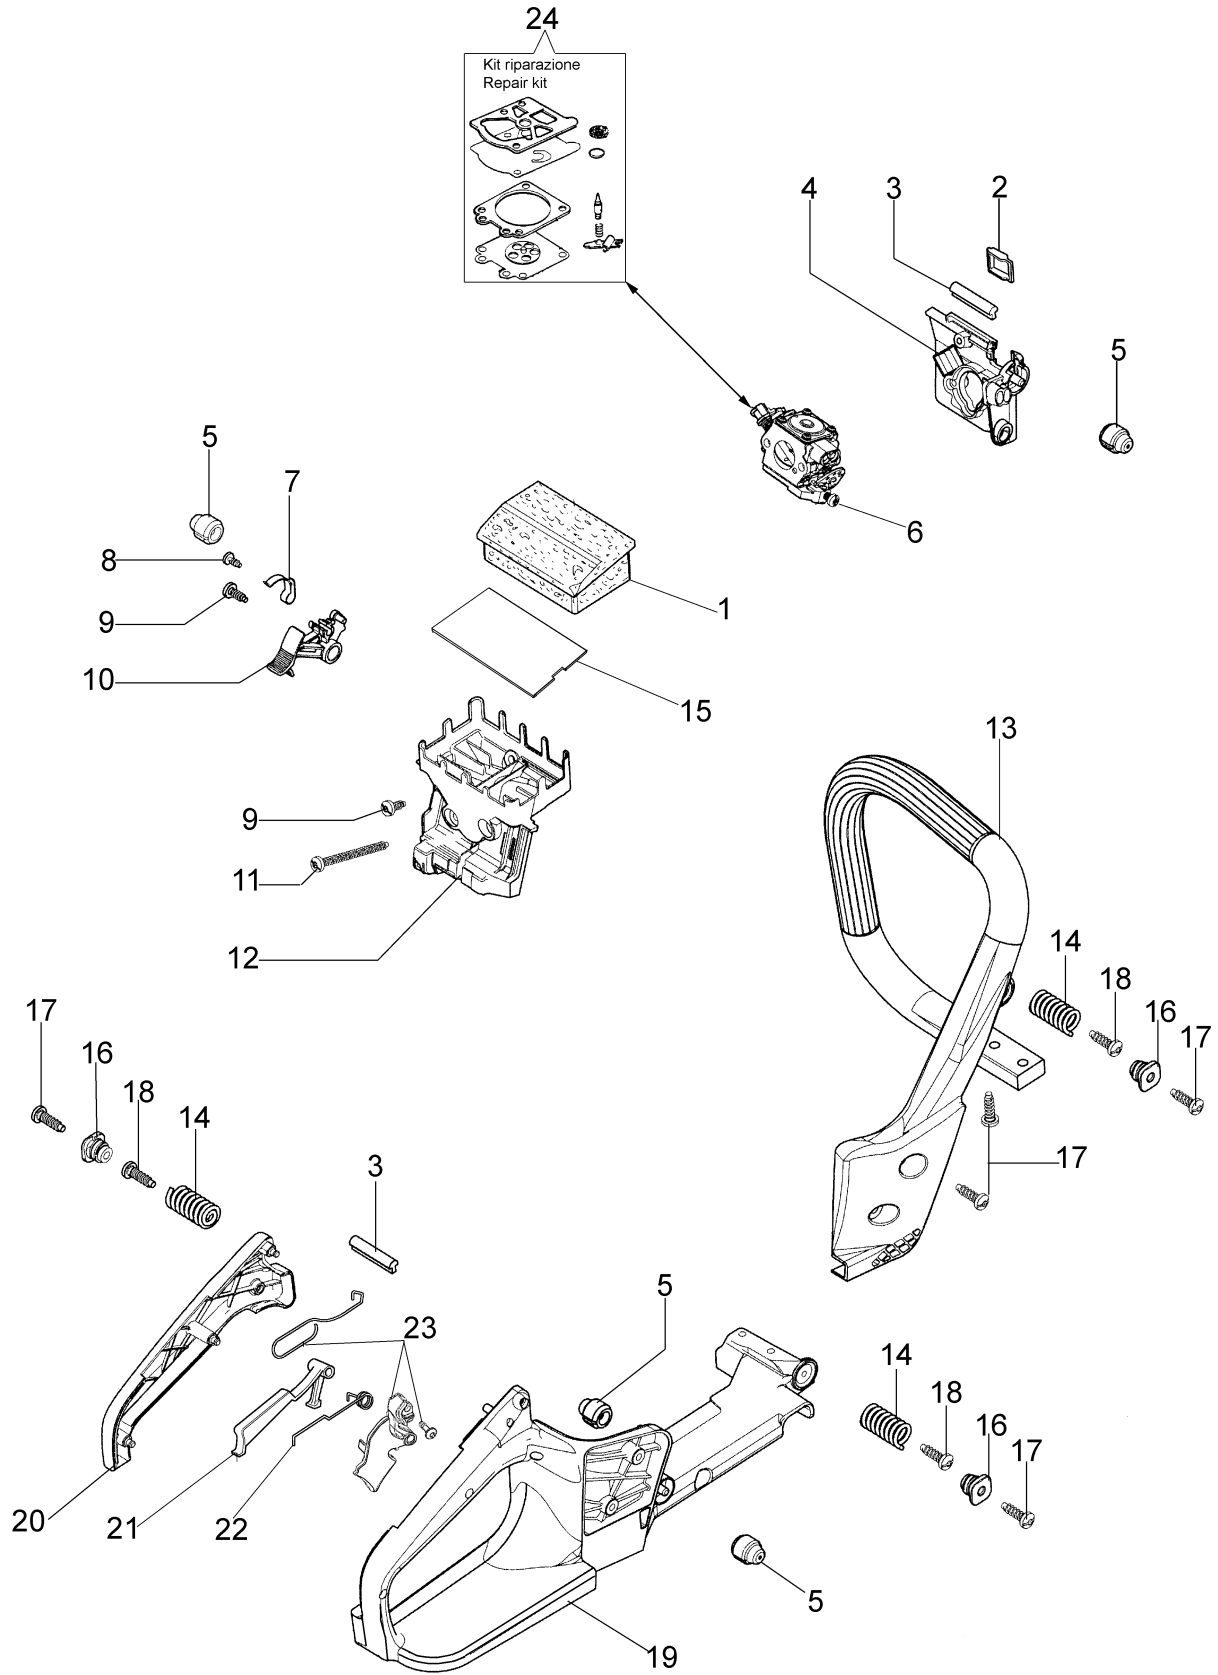

Ref.Nu	Qty	Part number	Description	Validity from	Validity till	Notes	Bulletin
1	1	50240166	Complete cylinder				
2	1	50240164	Piston assy Ø40				
3	1	074000405R	Piston ring				
4	2	004900061R	Ring				
5	1	50110047R	Piston pin				
6	4	3801047	Screw				
7	1	094600103	Band				
8	1	50170010R	Manifold				
9	1	3055101	Spark plug				
10	1	50170031R	Gasket				
11	1	50170027R	Muffler				
12	3	3860117R	Screw				
13	2	3050024AR	Seal ring				
14	2	094000006R	Bearing				
15	1	50110044R	Bearing				
16	1	50240220R	Crankshaft				
17	1	50240016R	Cover				
18	2	50110043AR	Spacer				

Ref.Nu	Qty	Part number	Description	Validity from	Validity till	Notes	Bulletin
1	1	3960075R	Screw				
2	1	006000315R	Washer				
3	1	3916004R	Washer				
4	1	50240087R	Cable				
5	1	50240042R	Ignition coil				
6	1	2304073	Wrench 13x19				
7	1	50240186	Nut				
8	1	3833080	Washer				
9	1	005000361	Washer				
10	1	50072029	Pawl				
11	1	50170015R	Flywheel				
12	4	3960115R	Screw				
13	1	50170017R	Starter handle				
14	1	50070123R	Starter rope				
15	1	50050073R	Spring				
16	1	50170050R	Starter pulley				
17	1	50160024	Screw				
18	1	50242015R	Starter assy				
19	1	50240231	Labels kit				

Ref.Nu	Qty	Part number	Description	Validity from	Validity till	Notes	Bulletin
1	1	50240031R	Clutch				
2	1	50240032R	Spring				
3	1	50240217AR	Worm gear				
4	1	50240059R	Spacer				
5	1	50240214R	Clutch drum 3/8				
6	1	3037024R	Bushing				
7	1	50240028R	Spacer				
8	1	3026007	Ring				
9	2	3026003	Ring				
10	2	097000106R	Plug				
11	1	097000146	Lever				
12	1	50240037R	Brake band				
13	1	50240044R	Guard				
14	1	095000219AR	Spring				
15	1	50050066	Plug				
16	1	50240040R	Guard				
17	2	50010148R	Nut				
18	1	3960099R	Screw				
19	1	3960070AR	Screw				
20	1	50240048R	Spring				
21	1	50240202R	Chain cover assy				
22	1	50052012R	Bar 16" - 41 cm				
22	1	50030190R	Bar 14" - 35 cm				
23	1	30629018	Chain .3/8" x .050" (1,3mm)				
23	1	30629016	Chain .3/8" x .050" (1,3mm)				
24	1	50070069	Washer				