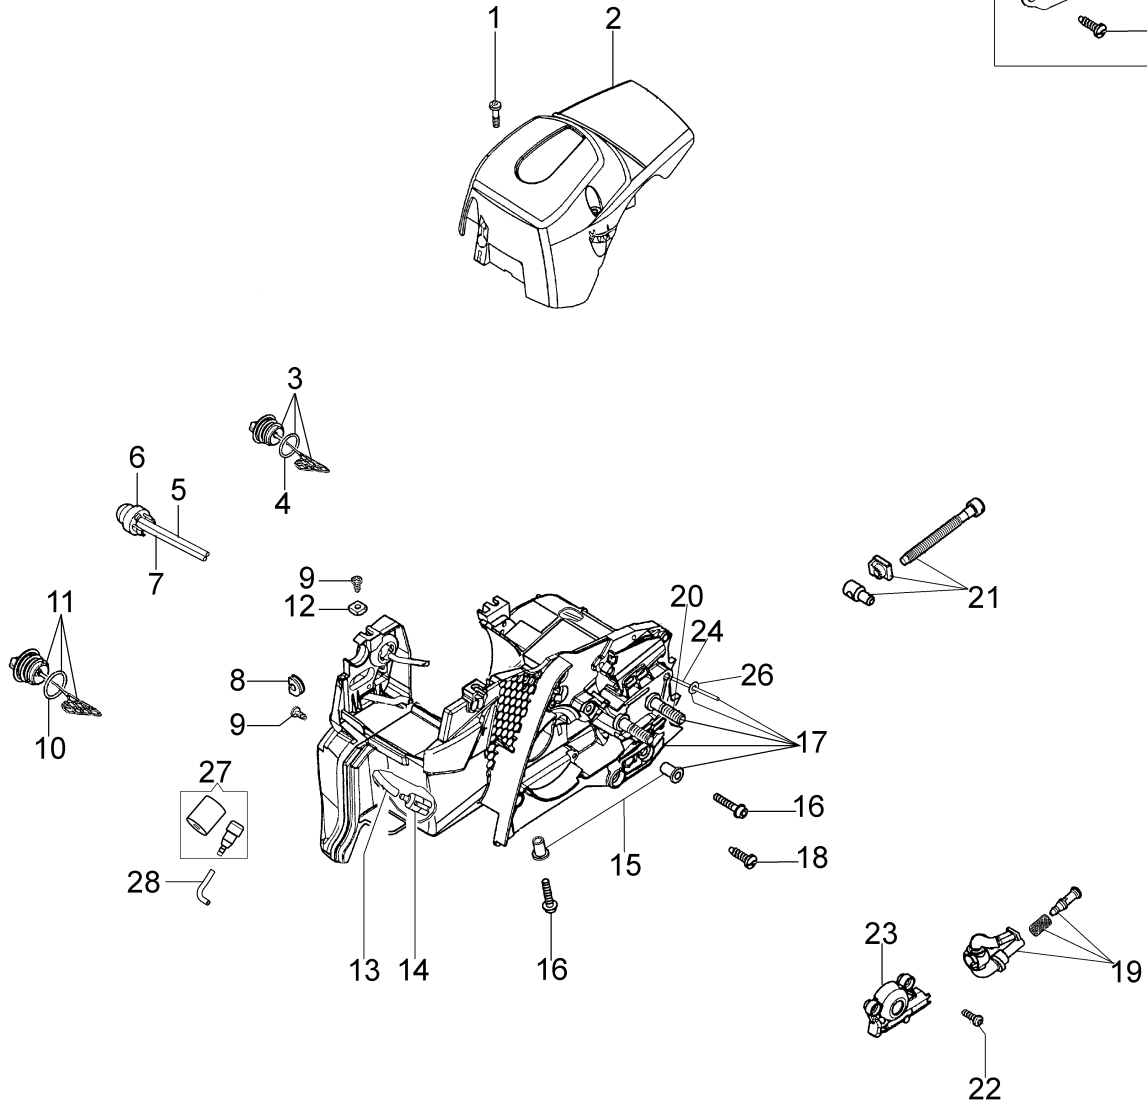

Ref.Nu	Qty	Part number	Description	Validity from	Validity till	Notes	Bulletin
1	1	50240036R	Air filter				
2	1	50240062R	Deflector				
3	2	50240011R	AV-mount				
4	1	50240043R	Support				
5	1	50010061R	AV-mount				
6	1	50240045R	Carburetor				
7	1	50240061R	Spring				
8	1	3960109AR	Screw				
9	2	3960070AR	Screw				
10	1	50240060R	Lever				
11	2	3993083R	Screw				
12	1	50240035R	Support				
13	1	50240026R	Handle				
14	1	50050047AR	Spring				
15	1	50240150R	Air filter				
16	1	50170034R	Support				
17	1	3960099R	Screw				
18	1	3960115R	Screw				
19	1	50240023R	Handle				
20	1	50240024R	Cover				
21	1	50050046AR	Lever				
22	1	097000028R	Spring				
23	1	50170248A	Throttle kit				
24	1	2318340	Repair kit